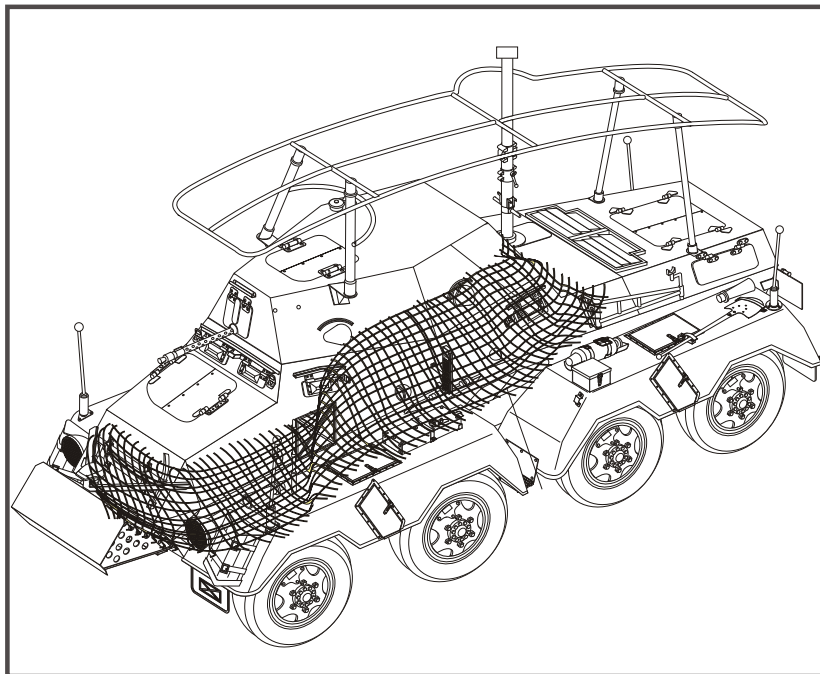

1/35 MILITARY MINIATURE VEHICLE UPGRADE SERIES PEA485

WWII German AFV Camouflage Net

二战德军用伪装挂网

推荐使用工具 RECOMMENDED TOOLS

VOYAGERMODEL[®] 无微不至 极致享受

Recommended item

TE 025	Sun flower (big)
TE 026	Sun flower (small)
TE 027	leaves (pattern 7)
TE 031	WW 2 MILITARY BARRICADE WIRE
TE 032	MODERN MILITARY BARRICADE WIRE
TE 078	Palm Leaves for Dioramas Pattern1
TE 079	Palm Leaves for Dioramas Pattern2
TE 080	Fern Leaves for Dioramas Pattern1
TE 081	Broad leaved plants for Dioramas Pattern
TE 082	Aquatic plant Leaves for Dioramas Pattern1
TE 083	Aquatic plant Leaves for Dioramas Pattern2

[Http://www.voyagermodel.com/productdetails.asp?itemid=PEA485](http://www.voyagermodel.com/productdetails.asp?itemid=PEA485)

**VOYAGER
MODEL**

更多PEA 485样品照片参考请扫一扫
MORE PICTUER OF PEA 485
REFERENCE SCAN HERE