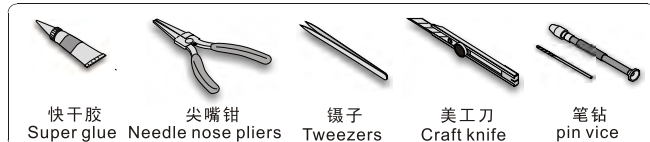

1/35 MILITARY MINIATURE VEHICLE UPGRADE SERIES PEA485

WWII German AFV Camouflage Net

二战德军用伪装挂网

推荐使用工具 RECOMMENDED TOOLS

VOYAGERMODEL[®] 无微不至 极致享受

Recommended item

TE 025	Sun flower (big)
TE 026	Sun flower (small)
TE 027	leaves (pattern 7)
TE 031	WW 2 MILITARY BARRICADE WIRE
TE 032	MODERN MILITARY BARRICADE WIRE
TE 078	Palm Leaves for Dioramas Pattern1
TE 079	Palm Leaves for Dioramas Pattern2
TE 080	Fern Leaves for Dioramas Pattern1
TE 081	Broad leaved plants for Dioramas Pattern
TE 082	Aquatic plant Leaves for Dioramas Pattern1
TE 083	Aquatic plant Leaves for Dioramas Pattern2