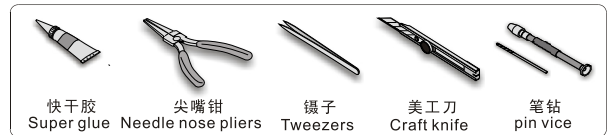

■ 推荐使用工具 RECOMMENDED TOOLS