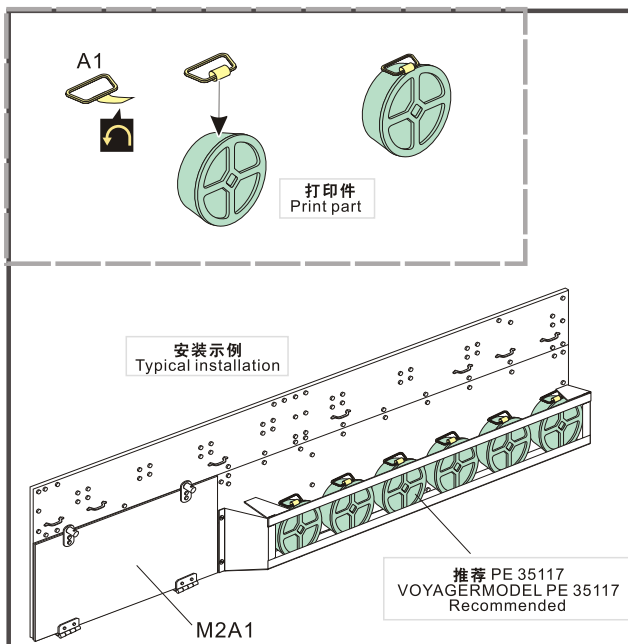

■ 推荐使用工具 RECOMMENDED TOOLS