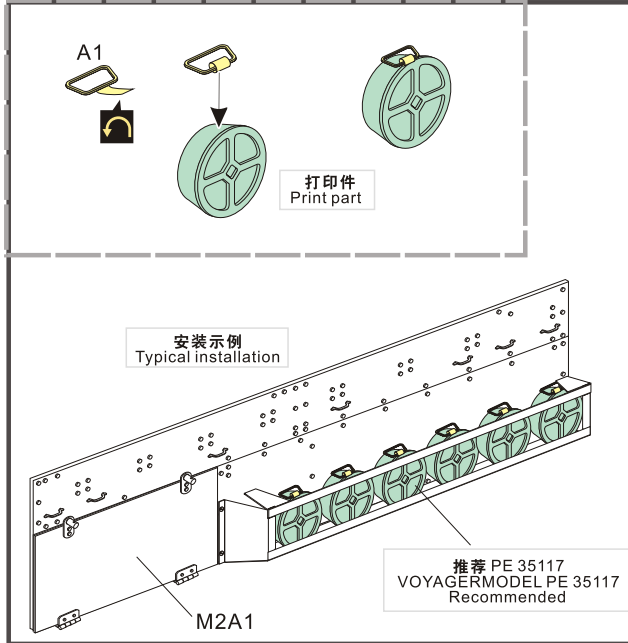

1/35 MILITARY MINIATURE VEHICLE UPGRADE SERIES PEA488

WWII US Mines 12 set

二战美军地雷 (12枚入)

[For GP]

■ 推荐使用工具 RECOMMENDED TOOLS