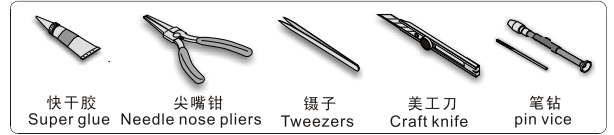

1/35 MILITARY MINIATURE VEHICLE UPGRADE SERIES PEA488

WWII US Mines 12 set

二战美军地雷 (12枚入)

[For GP]

■ 推荐使用工具 RECOMMENDED TOOLS