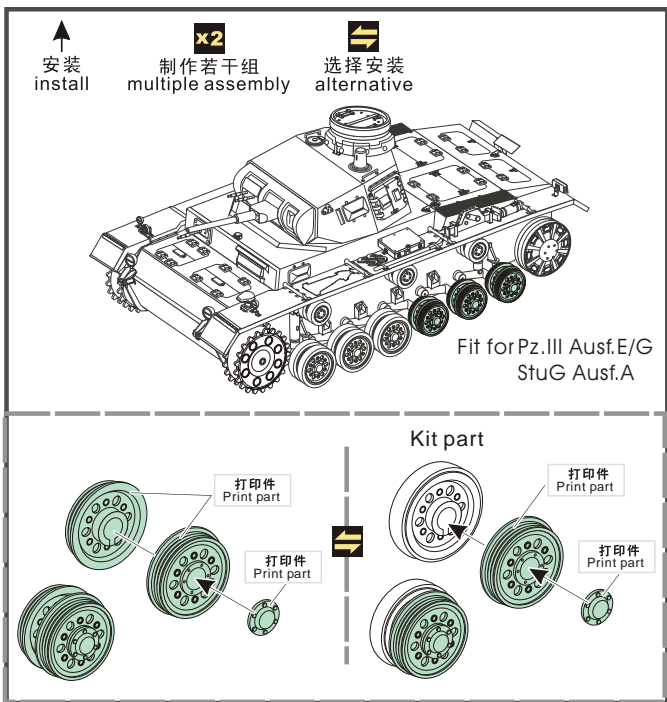

1/35 MILITARY MINIATURE VEHICLE UPGRADE SERIES PR35153

WWII German Pz.KPfw.III Early Production
Damaged Road Wheels [For GP]

二战德军III号坦克早期型战损路轮

[Http://www.voyagermodel.com/
productdetails.asp?itemid=PR35153](http://www.voyagermodel.com/productdetails.asp?itemid=PR35153)