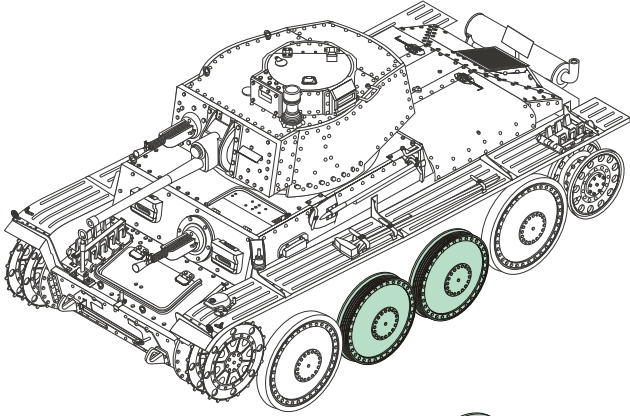

1/35 MILITARY MINIATURE VEHICLE UPGRADE SERIES PR35167

WWII German Pz.KPfw.38(t)

Damaged Road Wheels

[For GP]

二战德军38(t)战损路轮

 选择安装
alternative

 打印件
Print part

[Http://www.voyagermodel.com/productdetails.asp?itemid=PR35167](http://www.voyagermodel.com/productdetails.asp?itemid=PR35167)

**VOYAGER
MODEL**

更多PR 35167样品照片参考请扫一扫
MORE PICTUER OF PR 35167
REFERENCE SCAN HERE

VOYAGERMODEL® 无微不至 极尽享受

Recommended item

PE 351082	WWII German Pz.Kpfw.38(t) Ausf.E/F Fenders&Stowager bins Set
PE 351083	WWII German Pz.Kpfw.38(t) Ausf.E/F Upgrade Set
PE 351146	WWII German Pz.Kpfw.38(t) Ausf.E/F Upgrade Set
PE 351147	WWII German Pz.Kpfw.38(t) Ausf.E/F Fenders&Stowager bins Set
PE 351361	WWII German Pz.Kpfw.38(t) Ausf.E/F Upgrade Set
PE 351362	WWII German Pz.Kpfw.38(t) Ausf.E/F Fenders&Stowager bins Set
PE 351433	WWII German Aufklärungspanzer 38(t) Upgrade Set Basic
PE 351434	WWII German Pz.Kpfw.38(t) Fenders Upgrade set
PE 35230	WWII German Flakpanzer 38(t) "Gepard" Basic
PE 35232	WWII German Flakpanzer 38(t) "Gepard"fenders
PE 35269	WWII German Aufklärungspanzer 38(t) mit 75mm Kw.K
PE 35270	WWII German Aufklärungspanzer 38(t) mit 75mm Kw.K Armour plate
PE 351430	WWII German Aufklärungspanzer 38(t) mit 75mm Kw.K
PE 351431	WWII German Aufklärungspanzer 38(t) mit 75mm Kw.K Armour plate
PE 351505	WWII German Marder III H Basic
PE 351506	WWII German Marder III H Armour plate
PE 351509	
PE 351512	