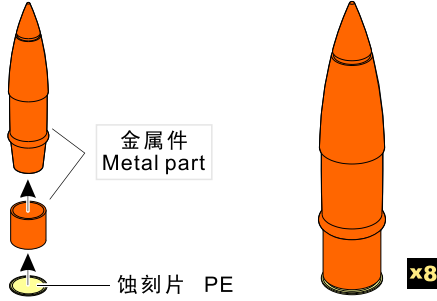

WWII German leFH18 105mm Ammunition PART 1

二战德军105mm榴弹炮弹药式样1

 安装 install
 折叠 bend
A1 改造件零件编号 PE/resin part number
x2 制作若干组 multiple assembly

[GP]

©2003-2019 SHANGHAI VOYAGERMODEL Co.,LTD

VOYAGERMODEL[®]
The Best Upgrade Solution

沃雅[®]

[Http://www.voyagermodel.com/productdetails.asp?itemid=VBS0307](http://www.voyagermodel.com/productdetails.asp?itemid=VBS0307)

**VOYAGER
MODEL**

更多VBS0307样品照片参考请扫一扫
MORE PICTUER OF VBS0307
REFERENCE SCAN HERE