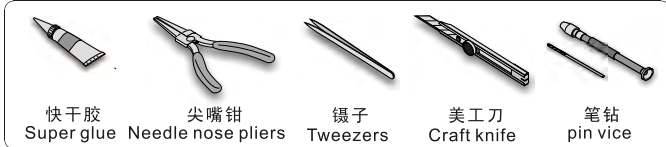

1/35 MILITARY MINIATURE VEHICLE UPGRADE SERIES VPE48020

Tiger I INITIAL Version africa troop

二战德军虎一极初期型北非军团

[For TAMIYA 32529]

推荐使用工具 RECOMMENDED TOOLS

- 安装
install
- 折叠
bend
- A1**

改造件零件编号
PE/resin part number
- B12**

用尖端在凹槽处冲压
use penpoint to press on the dent

蚀刻片零件内侧面向上
Put the part upside down
用笔尖在凹槽处刺
Use penpoint to press on the dent

1/35 MILITARY MINIATURE VEHICLE UPGRADE SERIES VPE48020

1/35 MILITARY MINIATURE VEHICLE UPGRADE SERIES VPE48020