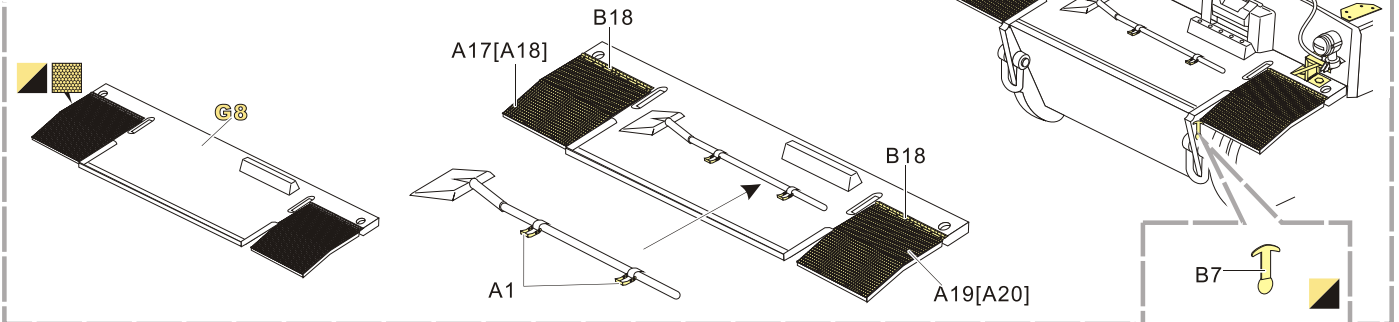

1/35 MILITARY MINIATURE VEHICLE UPGRADE SERIES VPE48020

Tiger I INITIAL Version africa troop

二战德军虎一极初期型北非军团

[For TAMIYA 32529]

推荐使用工具 RECOMMENDED TOOLS

- 安装
install
- 折叠
bend
- A1**

改造件零件编号
PE/resin part number
- B12**

原零件编号
kit part number
- C22**

被替换的原零件编号
replaced kit part number
- 另一侧相同制作
repeat on opposite side
- 切除
remove
- 打磨
grind off
- 弧度卷曲
radial bending
- x2**

制作若干组
multiple assembly
- 选择安装
alternative
- 钻孔
drill
- 注意
caution

用尖端在凹槽处冲压
use penpoint to press on the dent

蚀刻片零件内侧面向上
Put the part upside down
用笔尖在凹槽处刺
Use penpoint to press on the dent

1/35 MILITARY MINIATURE VEHICLE UPGRADE SERIES VPE48020

1/35 MILITARY MINIATURE VEHICLE UPGRADE SERIES VPE48020