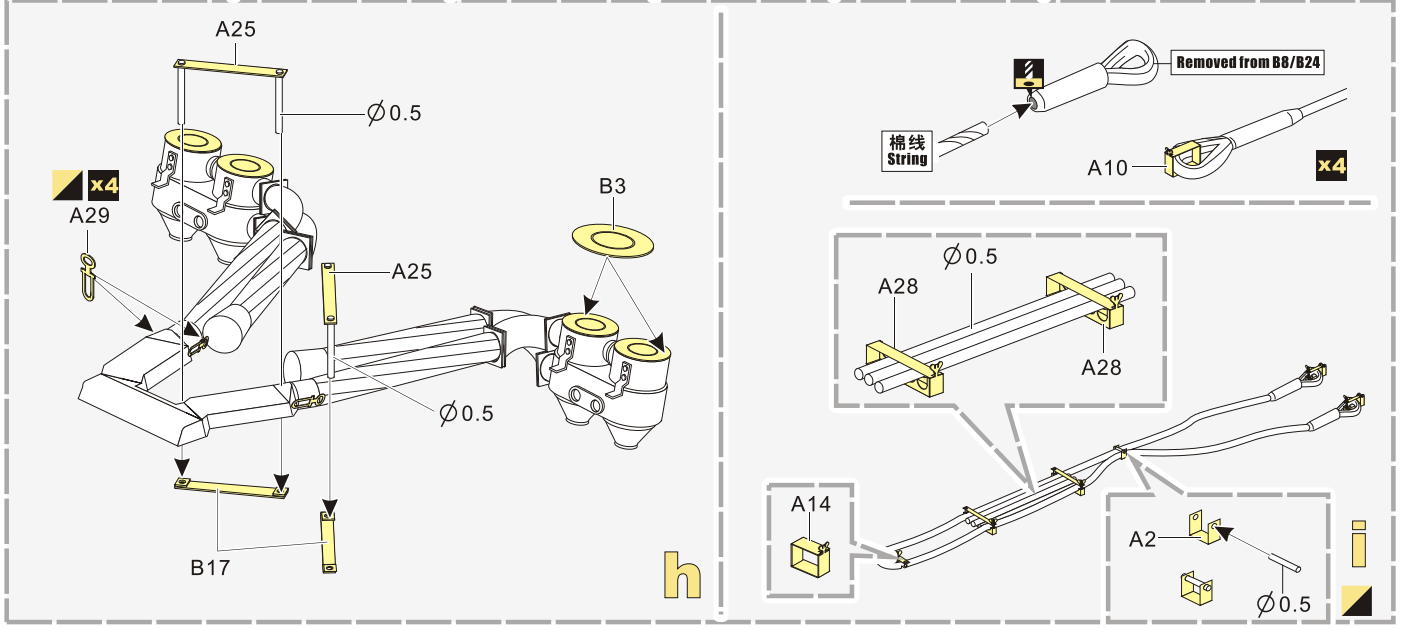

1/35 MILITARY MINIATURE VEHICLE UPGRADE SERIES VPE48020

Tiger I INITIAL Version africa troop

二战德军虎一极初期型北非军团

[For TAMIYA 32529]

推荐使用工具 RECOMMENDED TOOLS

- 安装
install
- 折叠
bend
- A1**

改造件零件编号
PE/resin part number
- B12**

原零件编号
kit part number
- C22**

被替换的原零件编号
replaced kit part number
- 另一侧相同制作
repeat on opposite side
- 切除
remove
- 打磨
grind off
- 弧度卷曲
radial bending
- x2**

制作若干组
multiple assembly
- 选择安装
alternative
- 钻孔
drill
- 注意
caution

用尖端在凹槽处冲压
use penpoint to press on the dent

蚀刻片零件内侧面向上
Put the part upside down
用笔尖在凹槽处刺
Use penpoint to press on the dent

1/35 MILITARY MINIATURE VEHICLE UPGRADE SERIES VPE48020

1/35 MILITARY MINIATURE VEHICLE UPGRADE SERIES VPE48020