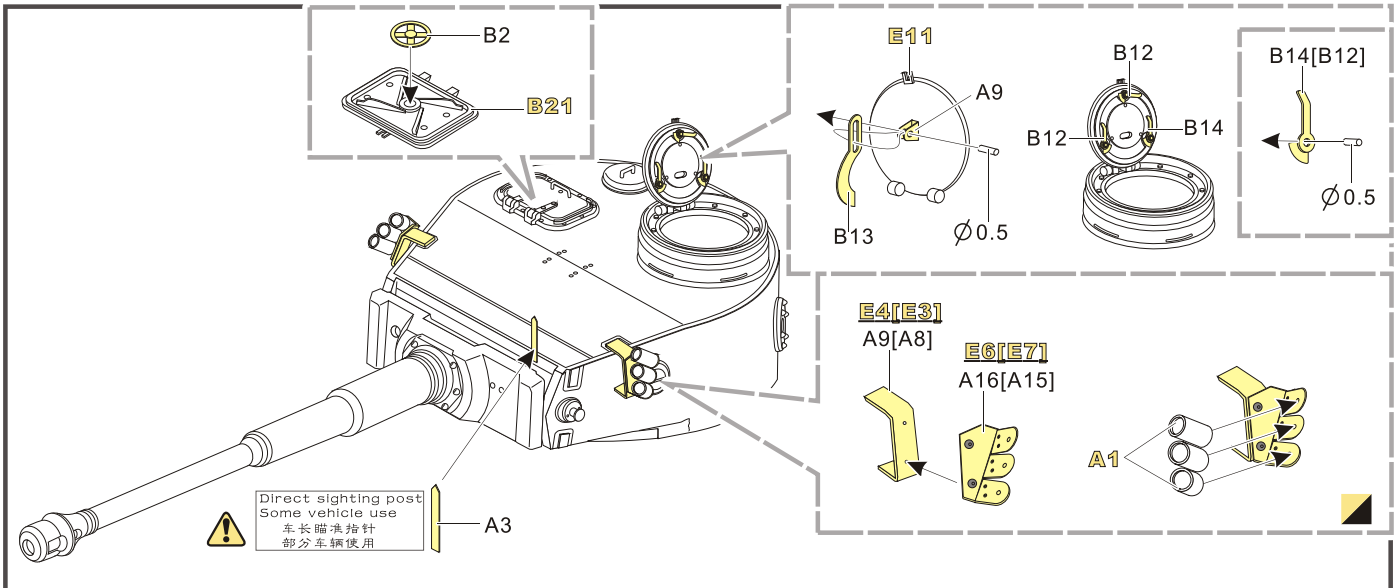

1/35 MILITARY MINIATURE VEHICLE UPGRADE SERIES VPE48020

Tiger I INITIAL Version africa troop

二战德军虎一极初期型北非军团

[For TAMIYA 32529]

推荐使用工具 RECOMMENDED TOOLS

- 安装
install
- 折叠
bend
- A1**

改造件零件编号
PE/resin part number
- B12**

原零件编号
kit part number
- C22**

被替换的原零件编号
replaced kit part number
- 另一侧相同制作
repeat on opposite side
- 切除
remove
- 打磨
grind off
- 弧度卷曲
radial bending
- x2**

制作若干组
multiple assembly
- 选择安装
alternative
- 钻孔
drill
- 注意
caution

用尖端在凹槽处冲压
use penpoint to press on the dent

蚀刻片零件内侧面向上
Put the part upside down
用笔尖在凹槽处刺
Use penpoint to press on the dent

1/35 MILITARY MINIATURE VEHICLE UPGRADE SERIES VPE48020

1/35 MILITARY MINIATURE VEHICLE UPGRADE SERIES VPE48020