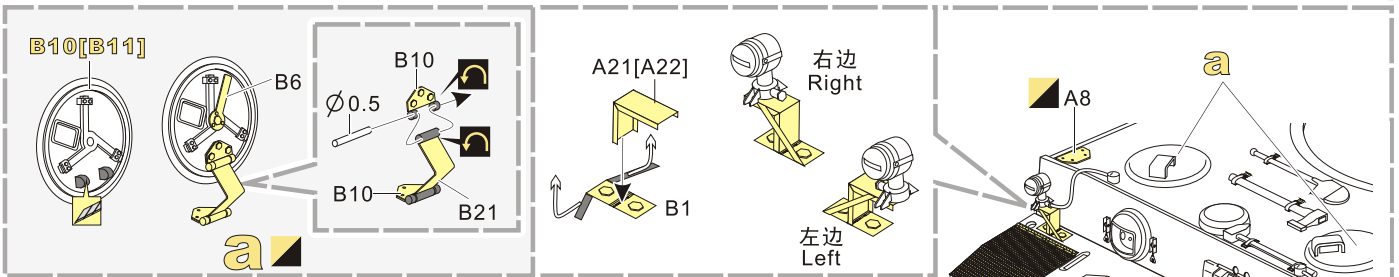

1/35 MILITARY MINIATURE VEHICLE UPGRADE SERIES VPE48020

Tiger I INITIAL Version africa troop

二战德军虎一极初期型北非军团

[For TAMIYA 32529]

推荐使用工具 RECOMMENDED TOOLS

- 安装
install
- 折叠
bend
- A1**

改造件零件编号
PE/resin part number
- B12**

原零件编号
kit part number
- C22**

被替换的原零件编号
replaced kit part number
- 另一侧相同制作
repeat on opposite side
- 切除
remove
- 打磨
grind off
- 弧度卷曲
radial bending
- x2**

制作若干组
multiple assembly
- 选择安装
alternative
- 钻孔
drill
- 注意
caution

用尖端在凹槽处冲压
use penpoint to press on the dent

蚀刻片零件内侧面向上
Put the part upside down
用笔尖在凹槽处刺
Use penpoint to press on the dent

1/35 MILITARY MINIATURE VEHICLE UPGRADE SERIES VPE48020

1/35 MILITARY MINIATURE VEHICLE UPGRADE SERIES VPE48020