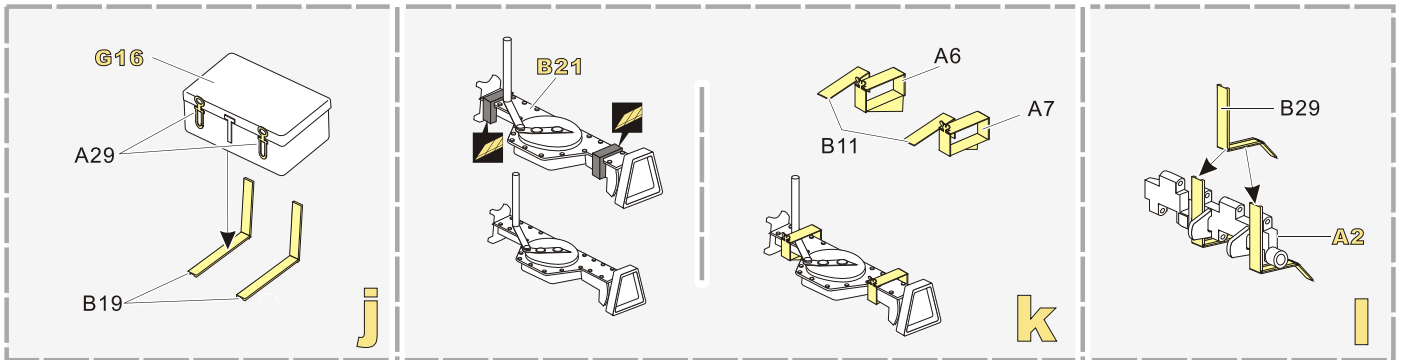

原零件编号
kit part number
- C22**

被替换的原零件编号
replaced kit part number
- 另一侧相同制作
repeat on opposite side
- 切除
remove
- 打磨
grind off
- 弧度卷曲
radial bending
- x2**

制作若干组
multiple assembly
- 选择安装
alternative
- 钻孔
drill
- 注意
caution

用尖端在凹槽处冲压
use penpoint to press on the dent

蚀刻片零件内侧面向上
Put the part upside down
用笔尖在凹槽处刺
Use penpoint to press on the dent

1/35 MILITARY MINIATURE VEHICLE UPGRADE SERIES VPE48020

1/35 MILITARY MINIATURE VEHICLE UPGRADE SERIES VPE48020