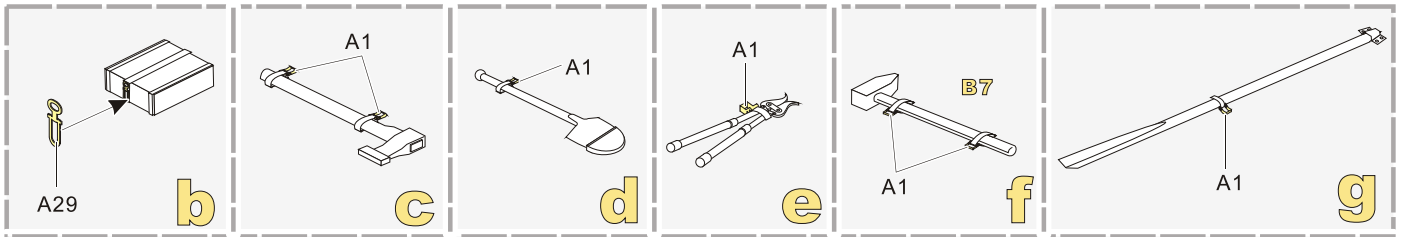

原零件编号
kit part number
- C22**

被替换的原零件编号
replaced kit part number
- 另一侧相同制作
repeat on opposite side
- 切除
remove
- 打磨
grind off
- 弧度卷曲
radial bending
- x2**

制作若干组
multiple assembly
- 选择安装
alternative
- 钻孔
drill
- 注意
caution

用尖端在凹槽处冲压
use penpoint to press on the dent

蚀刻片零件内侧面向上
Put the part upside down
用笔尖在凹槽处刺
Use penpoint to press on the dent

1/35 MILITARY MINIATURE VEHICLE UPGRADE SERIES VPE48020

1/35 MILITARY MINIATURE VEHICLE UPGRADE SERIES VPE48020