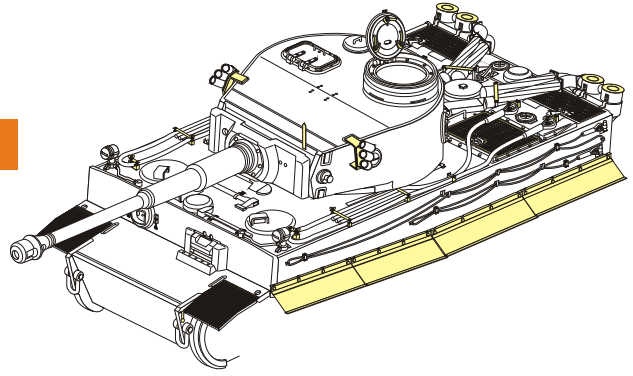

1/35 MILITARY MINIATURE VEHICLE UPGRADE SERIES VPE48020

Tiger I INITIAL Version africa troop

二战德军虎一极初期型北非军团

[For TAMIYA 32529]

推荐使用工具 RECOMMENDED TOOLS

- 安装
install
- 折叠
bend
- A1**

改造件零件编号
PE/resin part number
- B12**

原零件编号
kit part number
- C22**

被替换的原零件编号
replaced kit part number
- 另一侧相同制作
repeat on opposite side
- 切除
remove
- 打磨
grind off
- 弧度卷曲
radial bending
- x2**

制作若干组
multiple assembly
- 选择安装
alternative
- 钻孔
drill
- 注意
caution

用尖端在凹槽处冲压
use penpoint to press on the dent

蚀刻片零件内侧面向上
Put the part upside down
用笔尖在凹槽处刺
Use penpoint to press on the dent

1/35 MILITARY MINIATURE VEHICLE UPGRADE SERIES VPE48020

1/35 MILITARY MINIATURE VEHICLE UPGRADE SERIES VPE48020