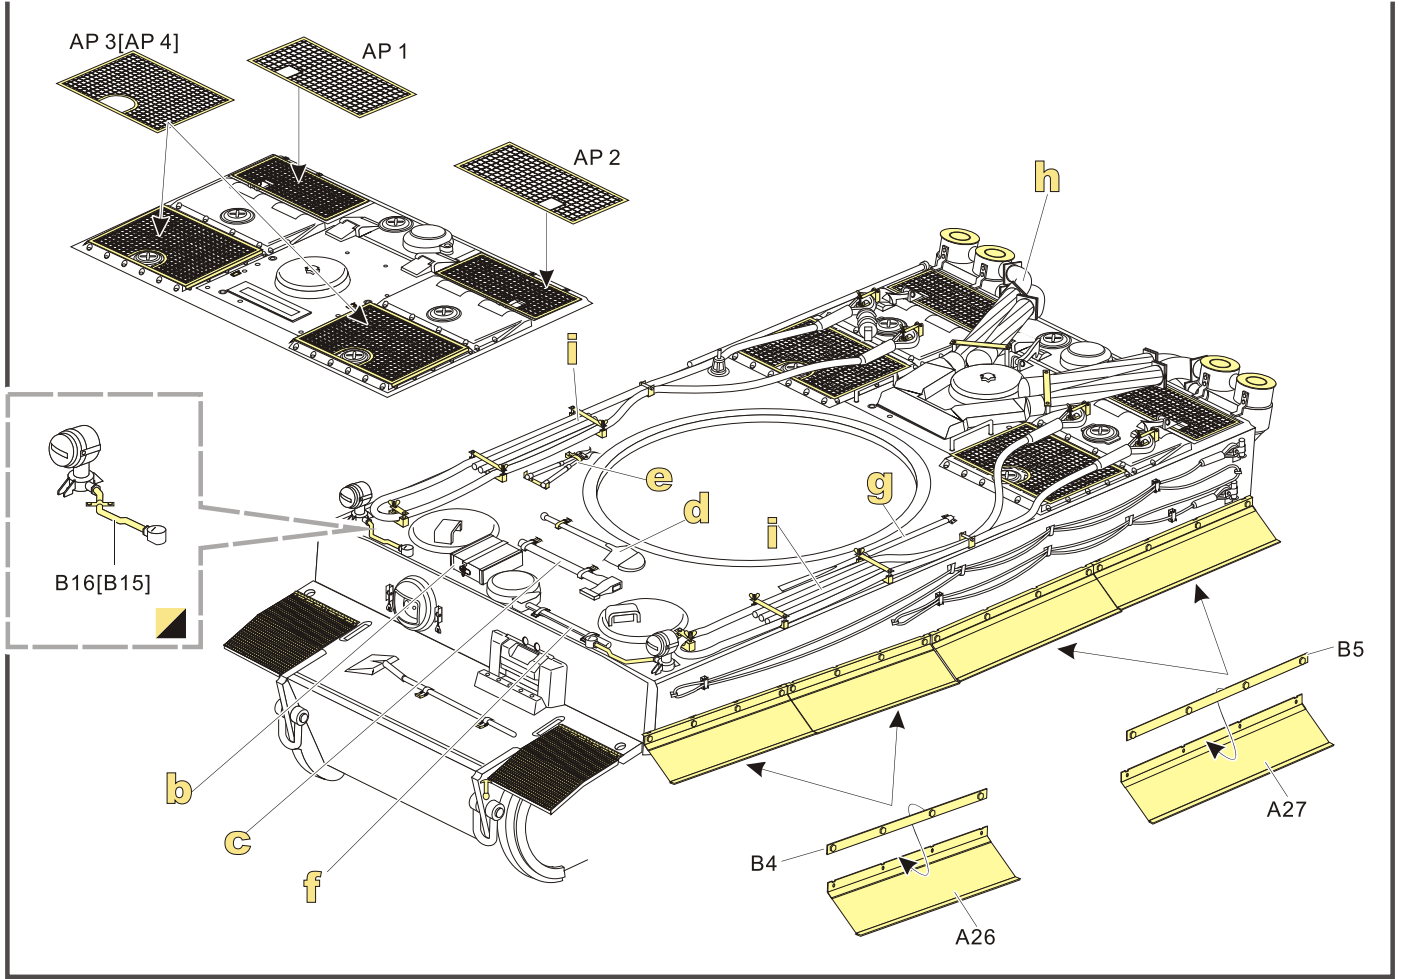

1/35 MILITARY MINIATURE VEHICLE UPGRADE SERIES VPE48020

Tiger I INITIAL Version africa troop

二战德军虎一极初期型北非军团

[For TAMIYA 32529]

推荐使用工具 RECOMMENDED TOOLS

- 安装
install
- 折叠
bend
- A1**

改造件零件编号
PE/resin part number
- B12**

原零件编号
kit part number
- C22**

被替换的原零件编号
replaced kit part number
- 另一侧相同制作
repeat on opposite side
- 切除
remove
- 打磨
grind off
- 弧度卷曲
radial bending
- x2**

制作若干组
multiple assembly
- 选择安装
alternative
- 钻孔
drill
- 注意
caution

用尖端在凹槽处冲压
use penpoint to press on the dent

蚀刻片零件内侧面向上
Put the part upside down
用笔尖在凹槽处刺
Use penpoint to press on the dent

1/35 MILITARY MINIATURE VEHICLE UPGRADE SERIES VPE48020

1/35 MILITARY MINIATURE VEHICLE UPGRADE SERIES VPE48020