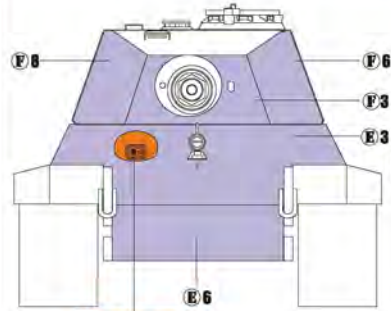

镊子 Tweezers

尖嘴钳 Side cutters

快干胶 Super Glue

PE UPDATE
(For TAMIYA32536)

1/48 MILITARY MINIATURE VEHICLE PE UPGRADE SERIES NO.26

树脂件 Resin Part 00