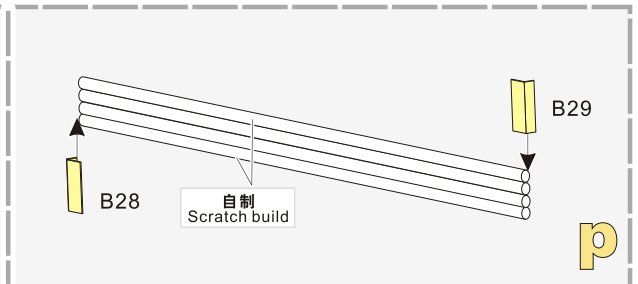

1/48 MILITARY MINIATURE VEHICLE UPGRADE SERIES VPE48037