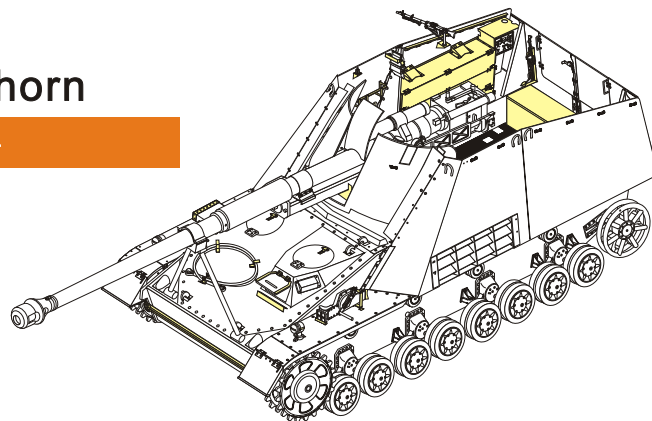

1/48 MILITARY MINIATURE VEHICLE UPGRADE SERIES VPE48037

WWII German Sd.Kfz. 164 Nashorn

二战德军“犀牛”自行反坦克炮改造件

[For TAMIYA 32600]