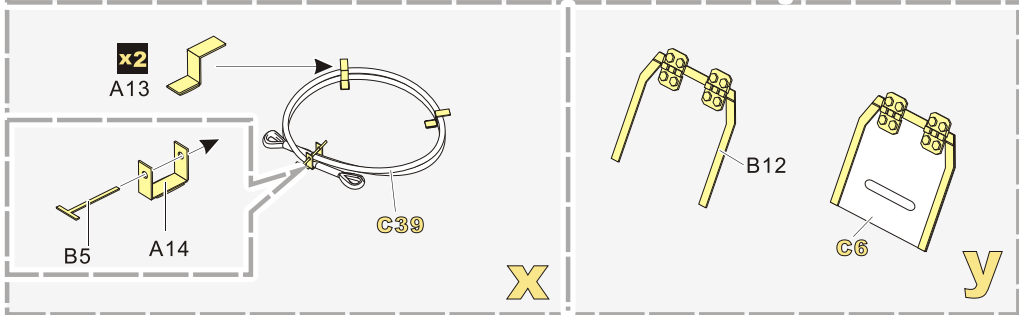

B58

1/48 MILITARY MINIATURE VEHICLE UPGRADE SERIES VPE48037

1/48 MILITARY MINIATURE VEHICLE UPGRADE SERIES VPE48037

[Http://www.voyagermodel.com/productdetails.asp?itemid=VPE48037](http://www.voyagermodel.com/productdetails.asp?itemid=VPE48037)