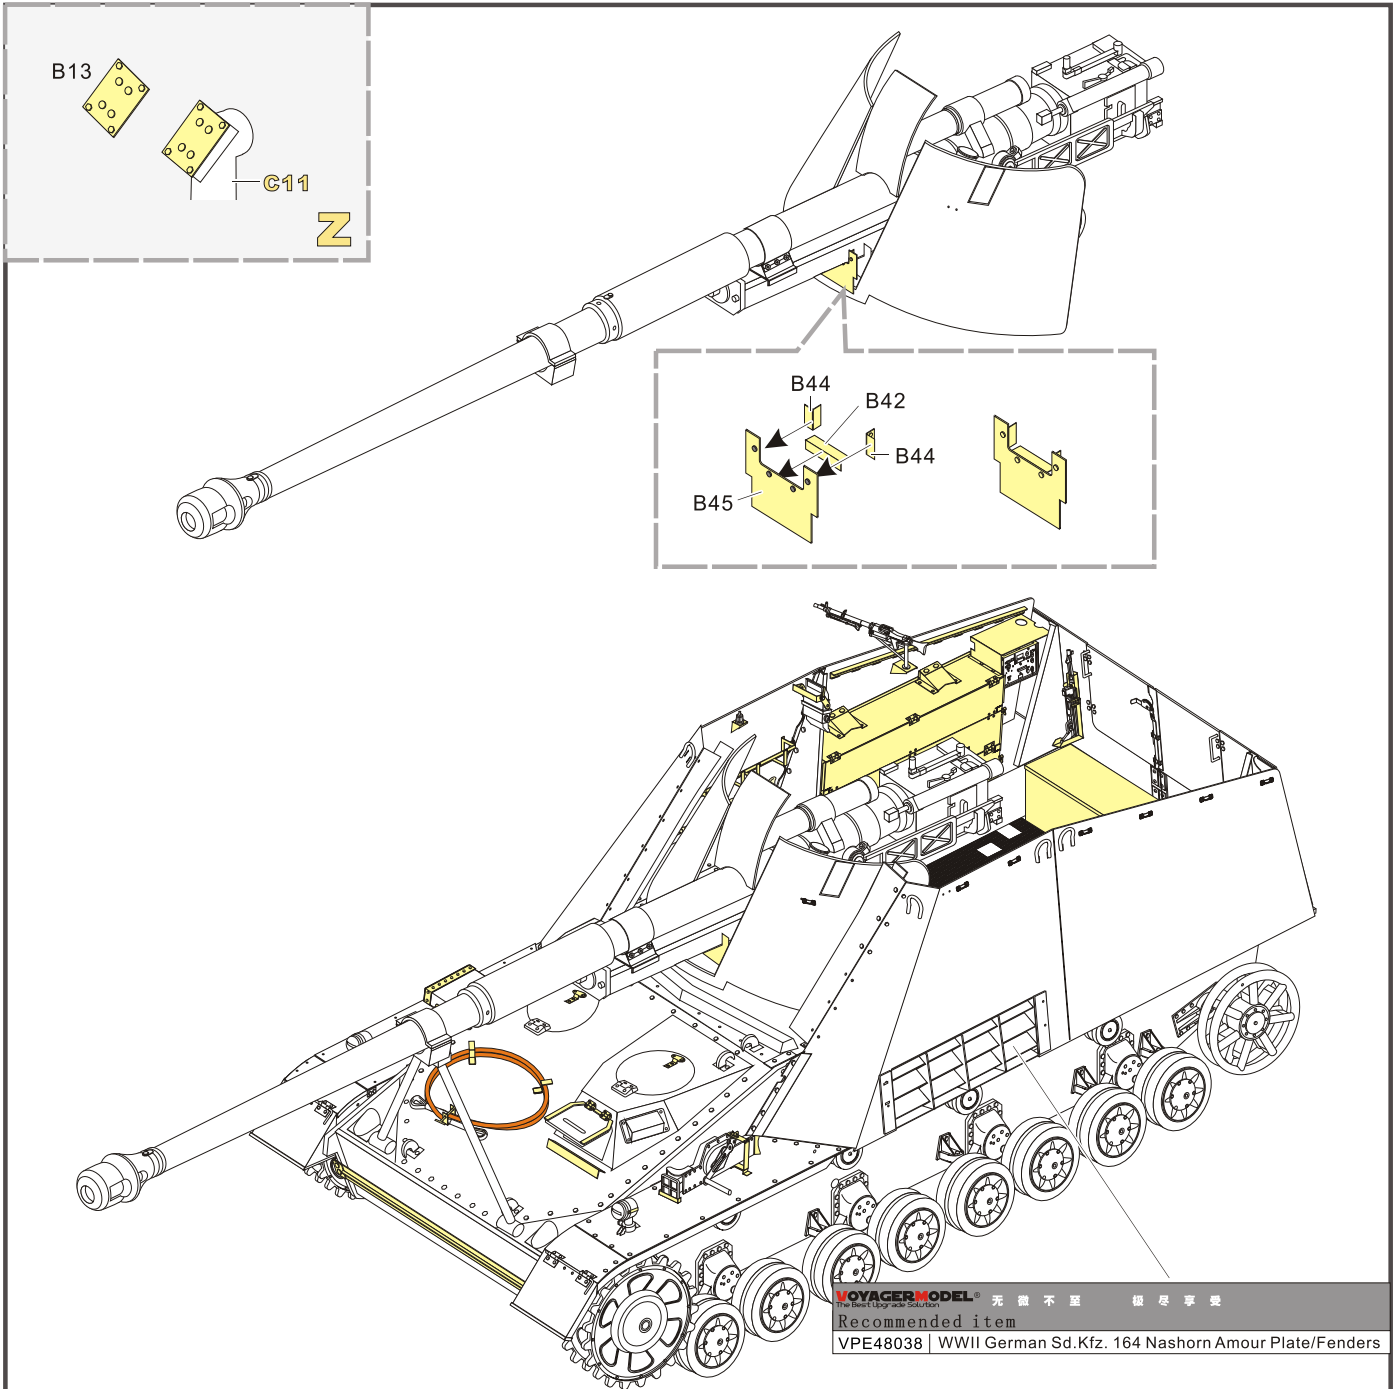

1/48 MILITARY MINIATURE VEHICLE UPGRADE SERIES VPE48037

[Http://www.voyagermodel.com/productdetails.asp?itemid=VPE48037](http://www.voyagermodel.com/productdetails.asp?itemid=VPE48037)

**VOYAGER
MODEL**

更多VPE48037样品照片参考请扫一扫
MORE PICTUER OF VPE 48037
REFERENCE SCAN HERE

微博公众号
Weibo official or code

官方淘宝
The official taobao

微信公众号
Wechat official or code