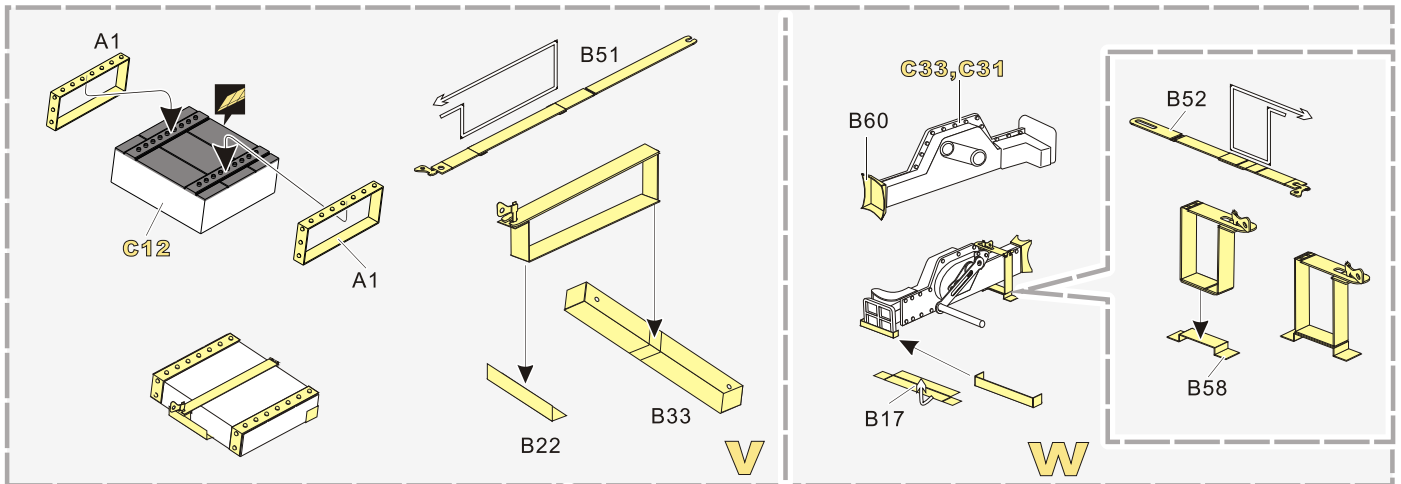

B58

1/48 MILITARY MINIATURE VEHICLE UPGRADE SERIES VPE48037

1/48 MILITARY MINIATURE VEHICLE UPGRADE SERIES VPE48037

[Http://www.voyagermodel.com/productdetails.asp?itemid=VPE48037](http://www.voyagermodel.com/productdetails.asp?itemid=VPE48037)