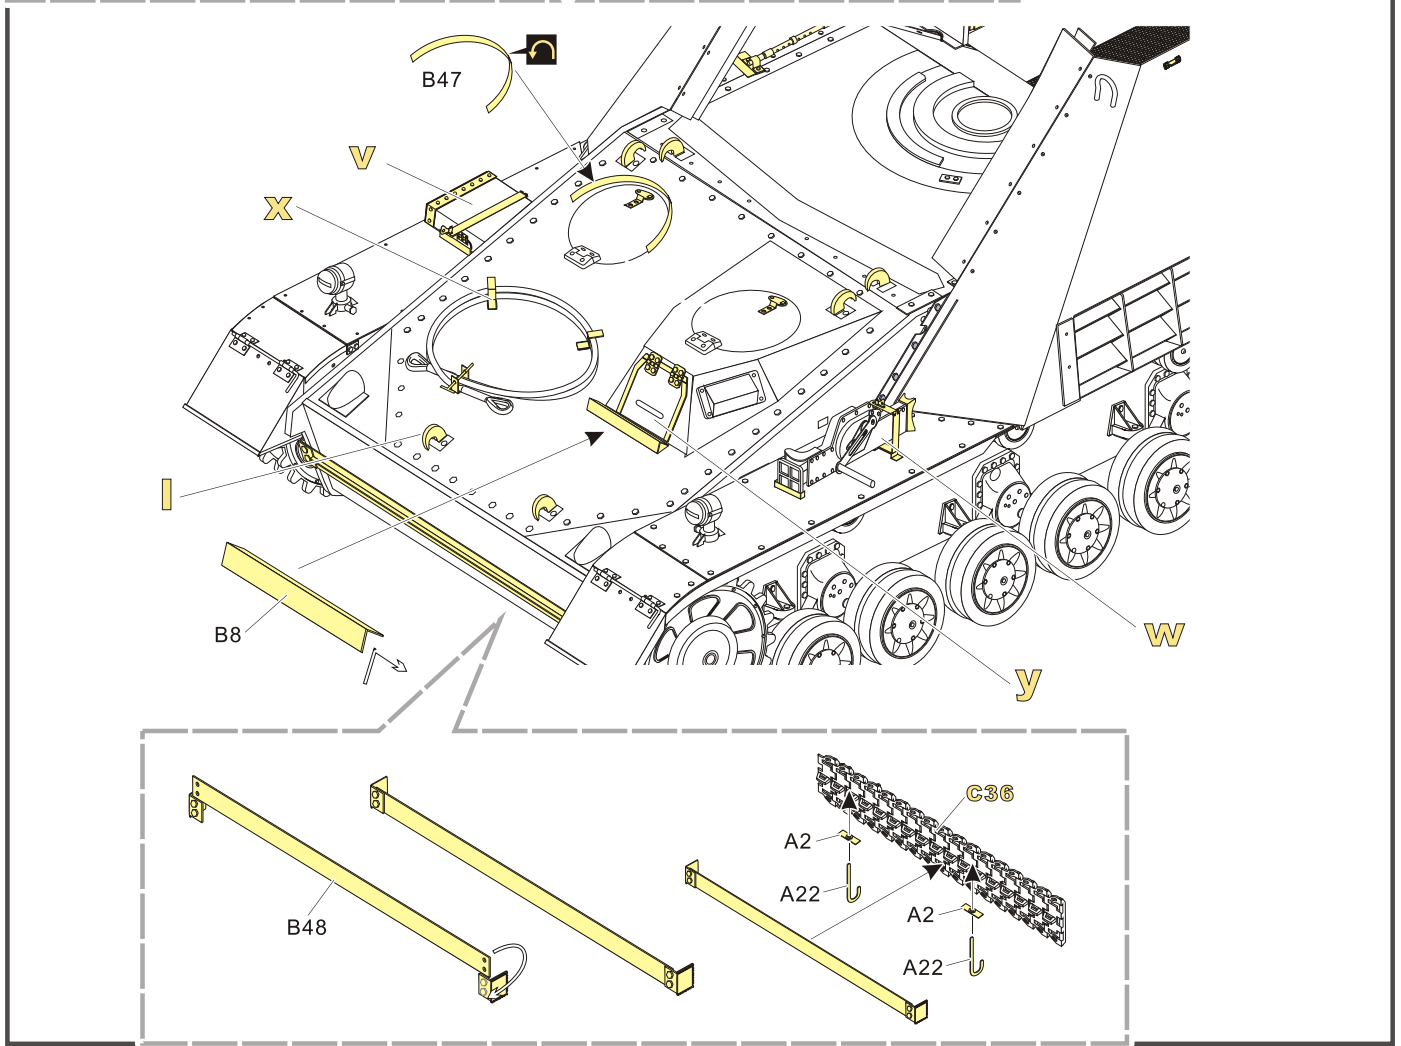

B58

1/48 MILITARY MINIATURE VEHICLE UPGRADE SERIES VPE48037

1/48 MILITARY MINIATURE VEHICLE UPGRADE SERIES VPE48037

[Http://www.voyagermodel.com/productdetails.asp?itemid=VPE48037](http://www.voyagermodel.com/productdetails.asp?itemid=VPE48037)