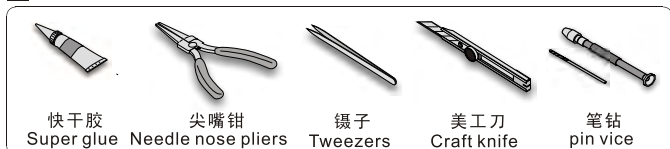

■ 推荐使用工具 RECOMMENDED TOOLS