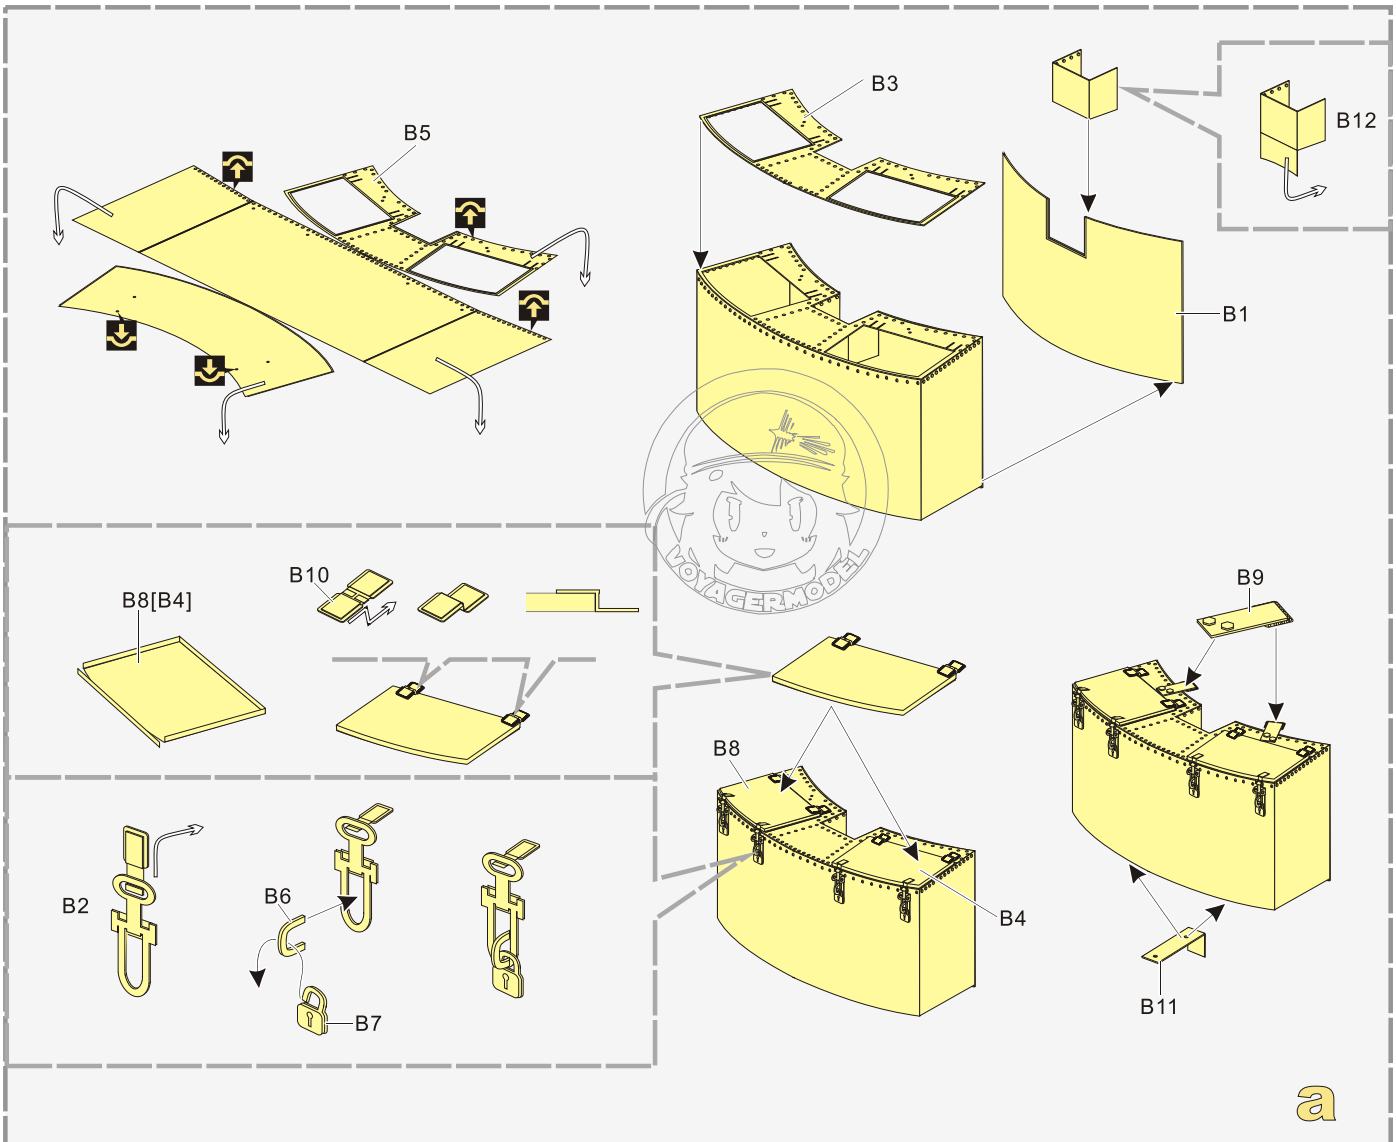

1/48 MILITARY MINIATURE VEHICLE UPGRADE SERIES VPE48043

WWII German Tiger I Early Production

二战德军虎I型坦克早期型改造件

[For TAMIYA 32504 32603]

■ 推荐使用工具 RECOMMENDED TOOLS

- 
 安装
install
- 
 折叠
bend
- A1**
 改造件零件编号
PE/resin part number
- B12**
 原零件编号
kit part number
- C22**
 被替换的原零件编号
replaced kit part number
- 
 另一侧相同制作
repeat on opposite side
- 
 切除
remove
- 
 填补
fill
- 
 弧度卷曲
radial bending
- x2**
 制作若干组
multiple assembly
- 
 选择安装
alternative
- 
 钻孔
drill
- 
 用胶棒制作
make from plastic rod

 用尖端在凹槽处冲压
use penpoint to press on the dent

蚀刻片零件内侧面向上
Put the part upside down
 用笔尖在凹槽处到
Use penpoint to press on the dent

a

1/48 MILITARY MINIATURE VEHICLE UPGRADE SERIES VPE48043

1/48 MILITARY MINIATURE VEHICLE UPGRADE SERIES VPE48043