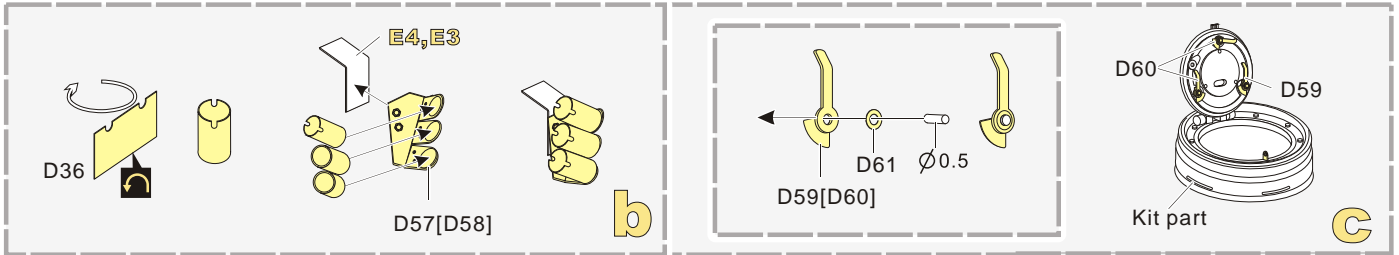

1/48 MILITARY MINIATURE VEHICLE UPGRADE SERIES VPE48043

WWII German Tiger I Early Production

二战德军虎I型坦克早期型改造件

[For TAMIYA 32504 32603]

■ 推荐使用工具 RECOMMENDED TOOLS

- 
 安装
install
- 
 折叠
bend
- A1**
 改造件零件编号
PE/resin part number
- B12**
 原零件编号
kit part number
- C22**
 被替换的原零件编号
replaced kit part number
- 
 另一侧相同制作
repeat on opposite side
- 
 切除
remove
- 
 填补
fill
- 
 弧度卷曲
radial bending
- x2**
 制作若干组
multiple assembly
- 
 选择安装
alternative
- 
 钻孔
drill
- 
 用胶棒制作
make from plastic rod

 用尖端在凹槽处冲压
use penpoint to press on the dent

蚀刻片零件内侧面向上
Put the part upside down
 用笔尖在凹槽处到
Use penpoint to press on the dent

a

1/48 MILITARY MINIATURE VEHICLE UPGRADE SERIES VPE48043

1/48 MILITARY MINIATURE VEHICLE UPGRADE SERIES VPE48043