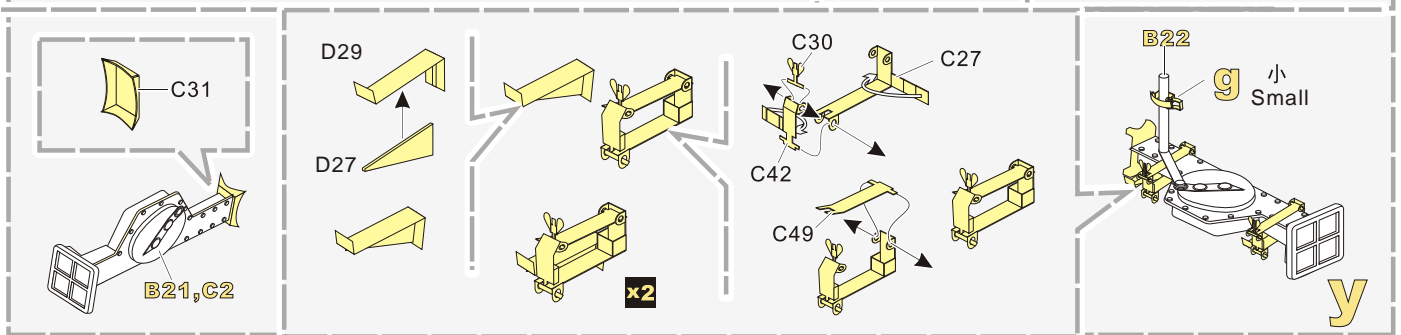

1/48 MILITARY MINIATURE VEHICLE UPGRADE SERIES VPE48043