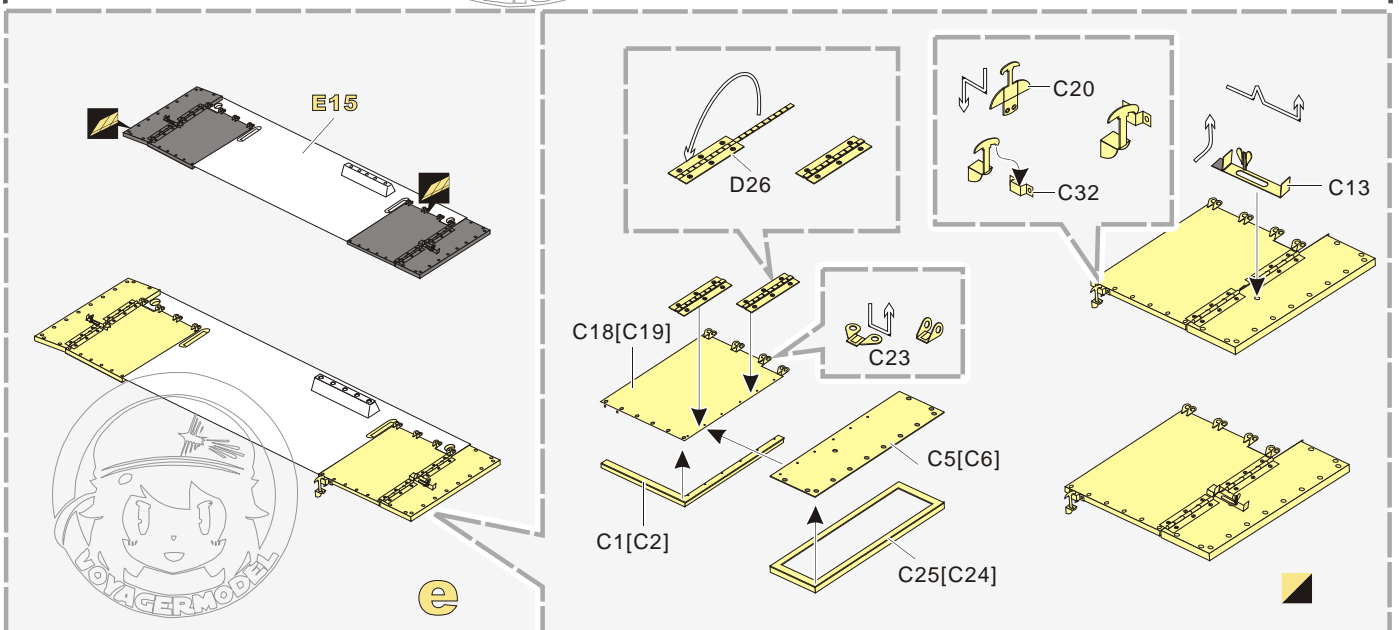

1/48 MILITARY MINIATURE VEHICLE UPGRADE SERIES VPE48043

WWII German Tiger I Early Production

二战德军虎I型坦克早期型改造件

[For TAMIYA 32504 32603]

■ 推荐使用工具 RECOMMENDED TOOLS

- 
 安装
install
- 
 折叠
bend
- A1**
 改造件零件编号
PE/resin part number
- B12**
 原零件编号
kit part number
- C22**
 被替换的原零件编号
replaced kit part number
- 
 另一侧相同制作
repeat on opposite side
- 
 切除
remove
- 
 填补
fill
- 
 弧度卷曲
radial bending
- x2**
 制作若干组
multiple assembly
- 
 选择安装
alternative
- 
 钻孔
drill
- 
 用胶棒制作
make from plastic rod

 用尖端在凹槽处冲压
use penpoint to press on the dent

蚀刻片零件内侧面向上
Put the part upside down
 用笔尖在凹槽处到
Use penpoint to press on the dent

a

1/48 MILITARY MINIATURE VEHICLE UPGRADE SERIES VPE48043

1/48 MILITARY MINIATURE VEHICLE UPGRADE SERIES VPE48043