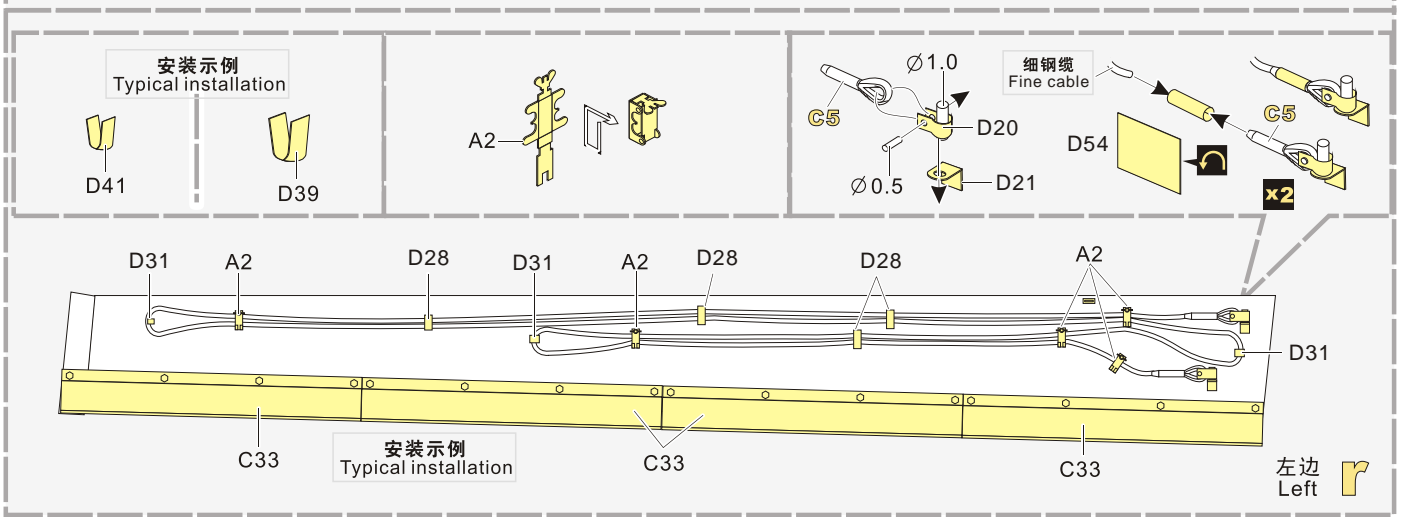

1/48 MILITARY MINIATURE VEHICLE UPGRADE SERIES VPE48043