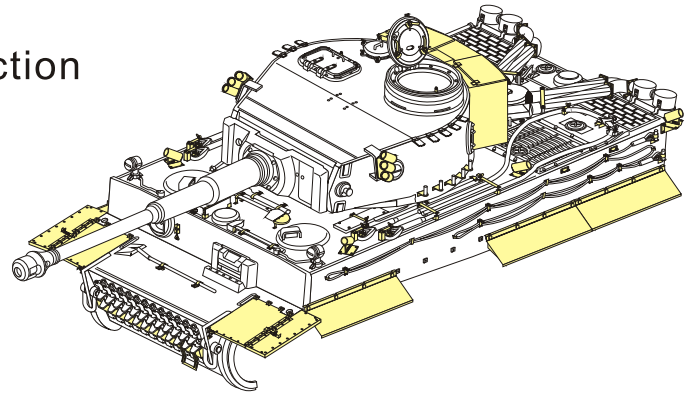

1/48 MILITARY MINIATURE VEHICLE UPGRADE SERIES VPE48043

WWII German Tiger I Early Production

二战德军虎I型坦克早期型改造件

[For TAMIYA 32504 32603]

■ 推荐使用工具 RECOMMENDED TOOLS

- 
 安装
install
- 
 折叠
bend
- A1**
 改造件零件编号
PE/resin part number
- B12**
 原零件编号
kit part number
- C22**
 被替换的原零件编号
replaced kit part number
- 
 另一侧相同制作
repeat on opposite side
- 
 切除
remove
- 
 填补
fill
- 
 弧度卷曲
radial bending
- x2**
 制作若干组
multiple assembly
- 
 选择安装
alternative
- 
 钻孔
drill
- 
 用胶棒制作
make from plastic rod

 用尖端在凹槽处冲压
use penpoint to press on the dent

蚀刻片零件内侧面向上
Put the part upside down
 用笔尖在凹槽处到
Use penpoint to press on the dent

a

1/48 MILITARY MINIATURE VEHICLE UPGRADE SERIES VPE48043

1/48 MILITARY MINIATURE VEHICLE UPGRADE SERIES VPE48043