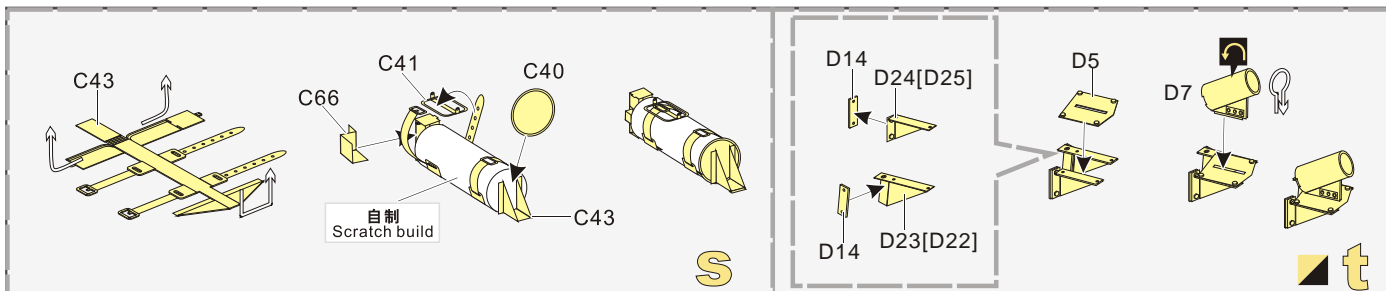

1/48 MILITARY MINIATURE VEHICLE UPGRADE SERIES VPE48043