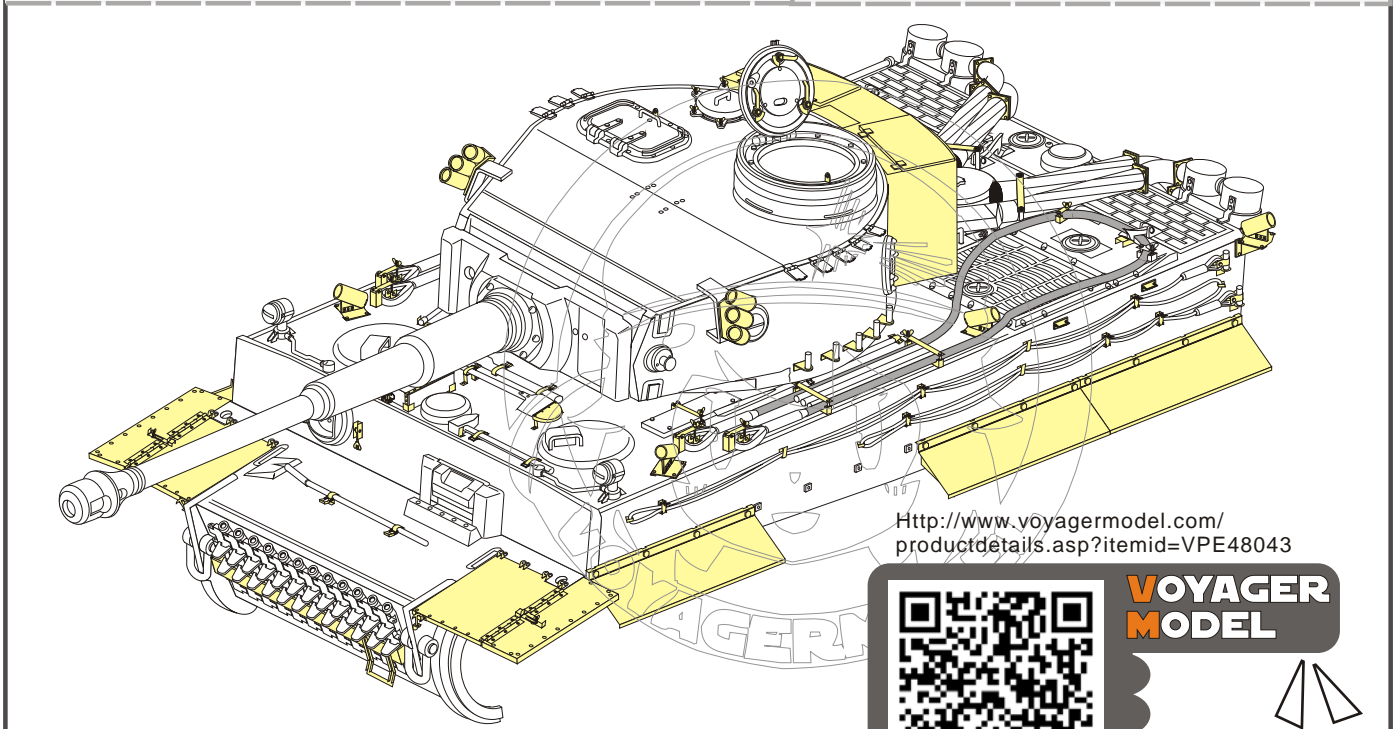

1/48 MILITARY MINIATURE VEHICLE UPGRADE SERIES VPE48043

1/48 MILITARY MINIATURE VEHICLE UPGRADE SERIES VPE48043

1/48 MILITARY MINIATURE VEHICLE UPGRADE SERIES VPE48043

1/48 MILITARY MINIATURE VEHICLE UPGRADE SERIES VPE48043