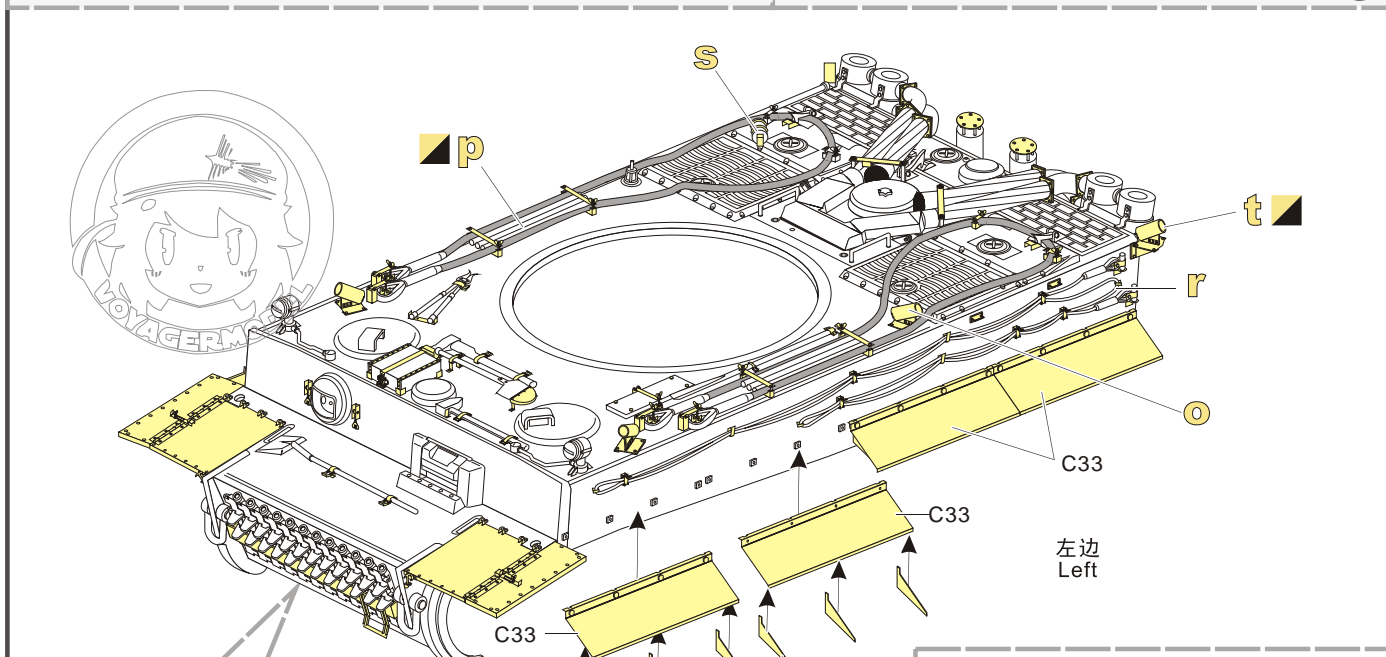

1/48 MILITARY MINIATURE VEHICLE UPGRADE SERIES VPE48043