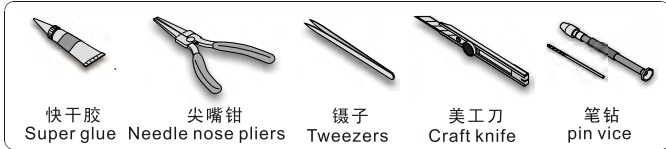

1/48 MILITARY MINIATURE VEHICLE UPGRADE SERIES VPE48043

WWII German Tiger I Early Production

二战德军虎I型坦克早期型改造件

[For TAMIYA 32504 32603]

■ 推荐使用工具 RECOMMENDED TOOLS

- 
 安装
install
- 
 折叠
bend
- A1**
 改造件零件编号
PE/resin part number
- B12**
 原零件编号
kit part number
- C22**
 被替换的原零件编号
replaced kit part number
- 
 另一侧相同制作
repeat on opposite side
- 
 切除
remove
- 
 填补
fill
- 
 弧度卷曲
radial bending
- x2**
 制作若干组
multiple assembly
- 
 选择安装
alternative
- 
 钻孔
drill
- 
 用胶棒制作
make from plastic rod

 用尖端在凹槽处冲压
use penpoint to press on the dent

蚀刻片零件内侧面向上
Put the part upside down
 用笔尖在凹槽处到
Use penpoint to press on the dent

a

1/48 MILITARY MINIATURE VEHICLE UPGRADE SERIES VPE48043

1/48 MILITARY MINIATURE VEHICLE UPGRADE SERIES VPE48043