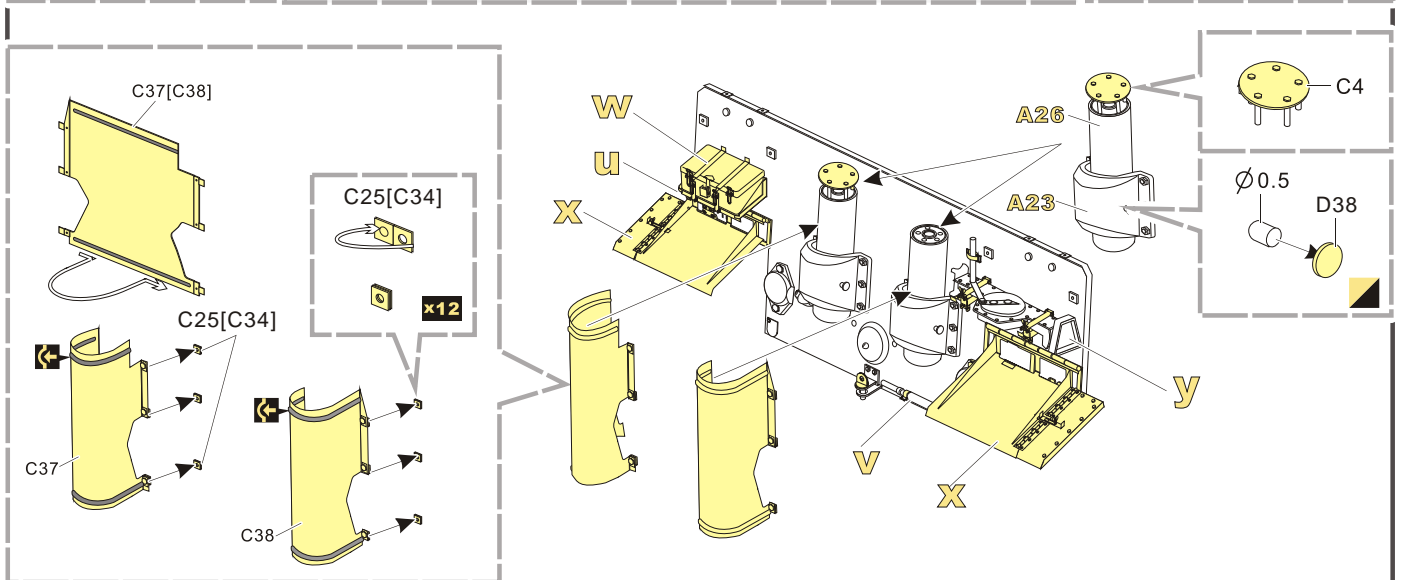

1/48 MILITARY MINIATURE VEHICLE UPGRADE SERIES VPE48043