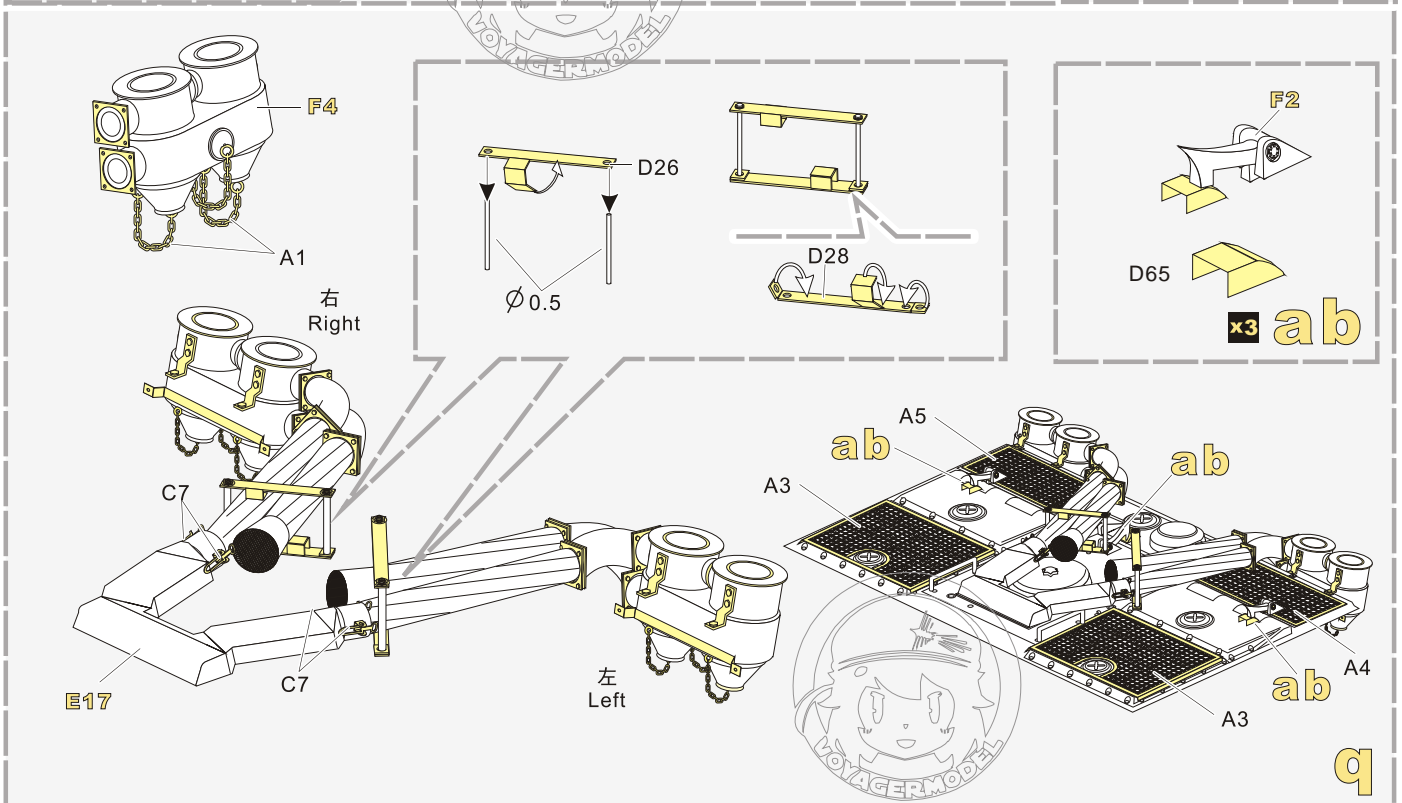

1/48 MILITARY MINIATURE VEHICLE UPGRADE SERIES VPE48043