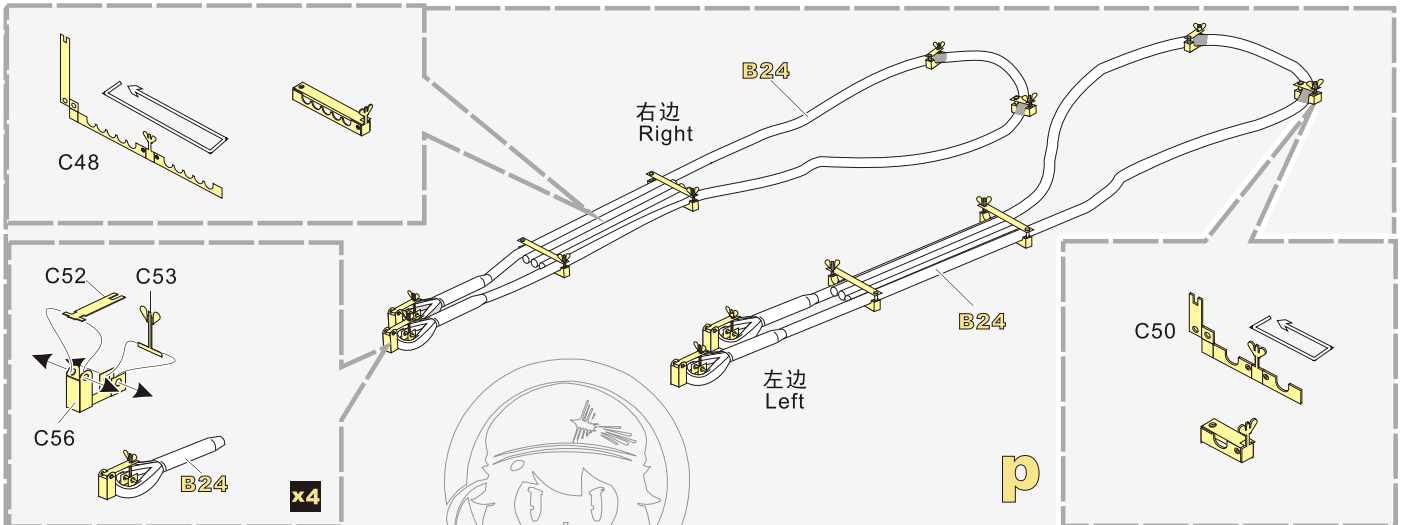

1/48 MILITARY MINIATURE VEHICLE UPGRADE SERIES VPE48043