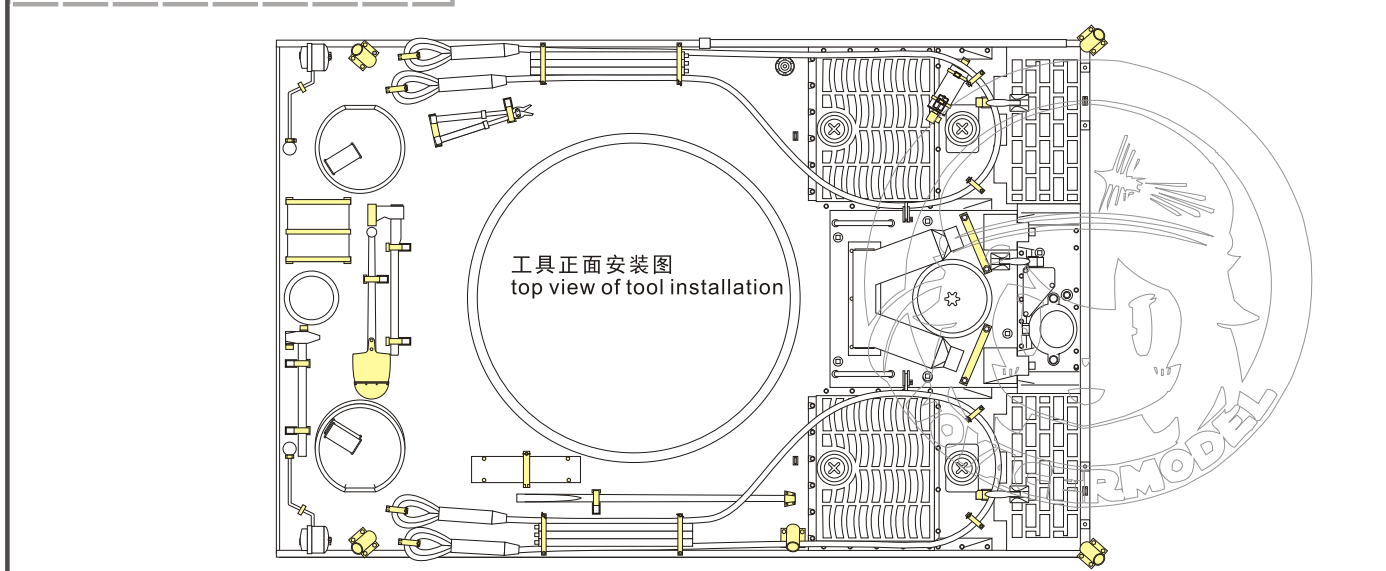

1/48 MILITARY MINIATURE VEHICLE UPGRADE SERIES VPE48043