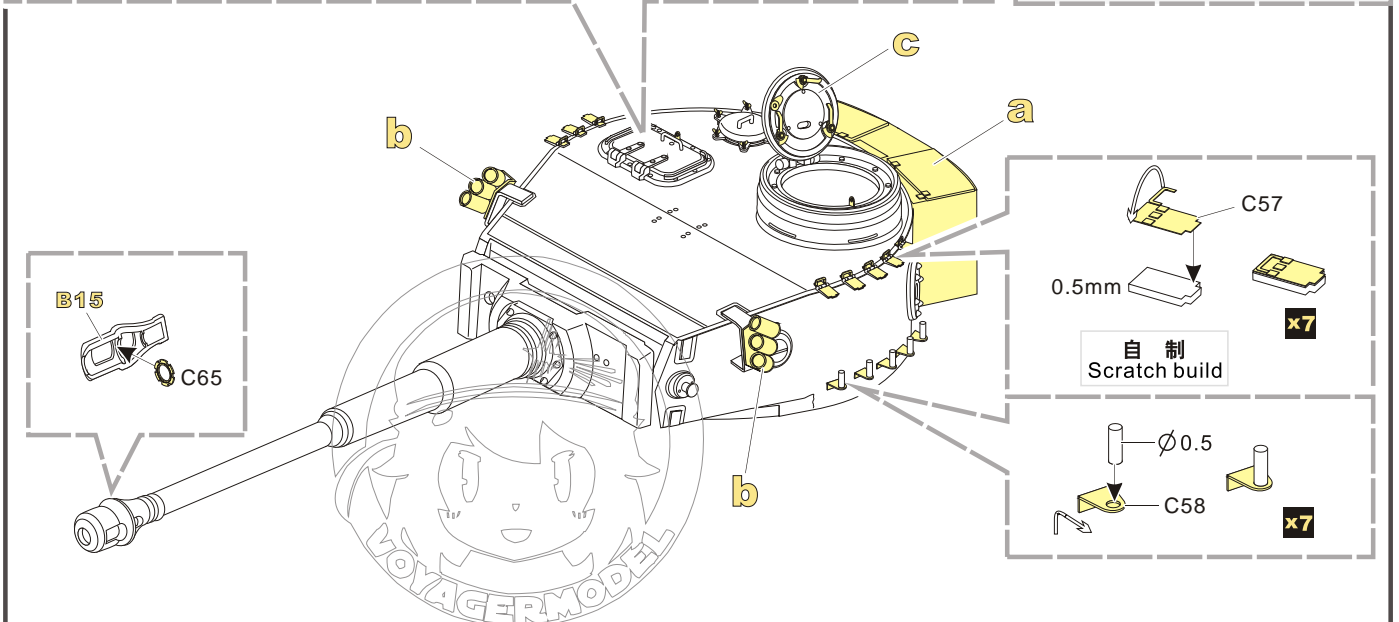

1/48 MILITARY MINIATURE VEHICLE UPGRADE SERIES VPE48043

WWII German Tiger I Early Production

二战德军虎I型坦克早期型改造件

[For TAMIYA 32504 32603]

■ 推荐使用工具 RECOMMENDED TOOLS

- 
 安装
install
- 
 折叠
bend
- A1**
 改造件零件编号
PE/resin part number
- B12**
 原零件编号
kit part number
- C22**
 被替换的原零件编号
replaced kit part number
- 
 另一侧相同制作
repeat on opposite side
- 
 切除
remove
- 
 填补
fill
- 
 弧度卷曲
radial bending
- x2**
 制作若干组
multiple assembly
- 
 选择安装
alternative
- 
 钻孔
drill
- 
 用胶棒制作
make from plastic rod

 用尖端在凹槽处冲压
use penpoint to press on the dent

蚀刻片零件内侧面向上
Put the part upside down
 用笔尖在凹槽处到
Use penpoint to press on the dent

a

1/48 MILITARY MINIATURE VEHICLE UPGRADE SERIES VPE48043

1/48 MILITARY MINIATURE VEHICLE UPGRADE SERIES VPE48043