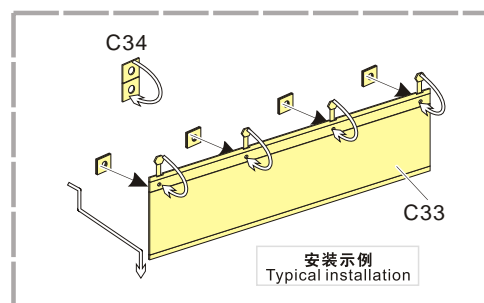

1/48 MILITARY MINIATURE VEHICLE UPGRADE SERIES VPE48043