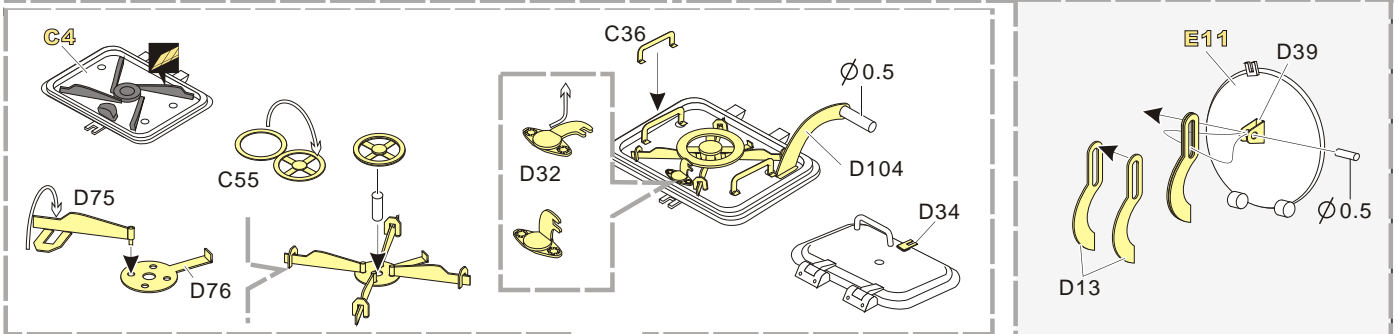

1/48 MILITARY MINIATURE VEHICLE UPGRADE SERIES VPE48043

WWII German Tiger I Early Production

二战德军虎I型坦克早期型改造件

[For TAMIYA 32504 32603]

■ 推荐使用工具 RECOMMENDED TOOLS

- 
 安装
install
- 
 折叠
bend
- A1**
 改造件零件编号
PE/resin part number
- B12**
 原零件编号
kit part number
- C22**
 被替换的原零件编号
replaced kit part number
- 
 另一侧相同制作
repeat on opposite side
- 
 切除
remove
- 
 填补
fill
- 
 弧度卷曲
radial bending
- x2**
 制作若干组
multiple assembly
- 
 选择安装
alternative
- 
 钻孔
drill
- 
 用胶棒制作
make from plastic rod

 用尖端在凹槽处冲压
use penpoint to press on the dent

蚀刻片零件内侧面向上
Put the part upside down
 用笔尖在凹槽处到
Use penpoint to press on the dent

a

1/48 MILITARY MINIATURE VEHICLE UPGRADE SERIES VPE48043

1/48 MILITARY MINIATURE VEHICLE UPGRADE SERIES VPE48043