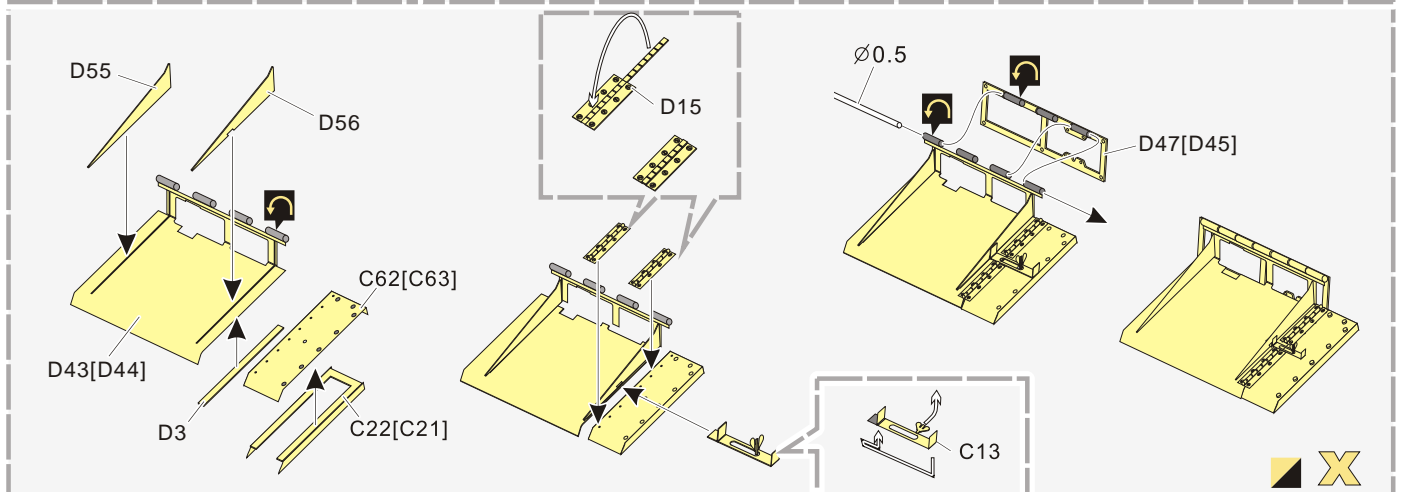

1/48 MILITARY MINIATURE VEHICLE UPGRADE SERIES VPE48043