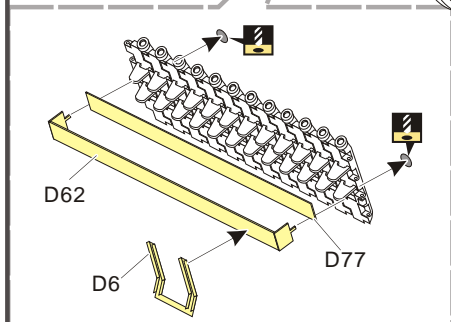

1/48 MILITARY MINIATURE VEHICLE UPGRADE SERIES VPE48043