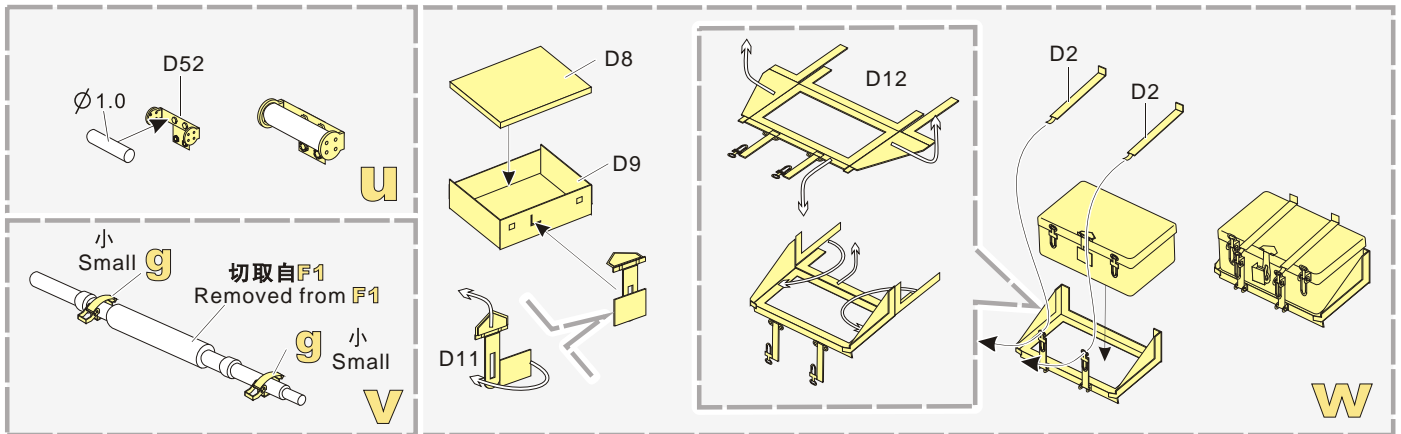

1/48 MILITARY MINIATURE VEHICLE UPGRADE SERIES VPE48043