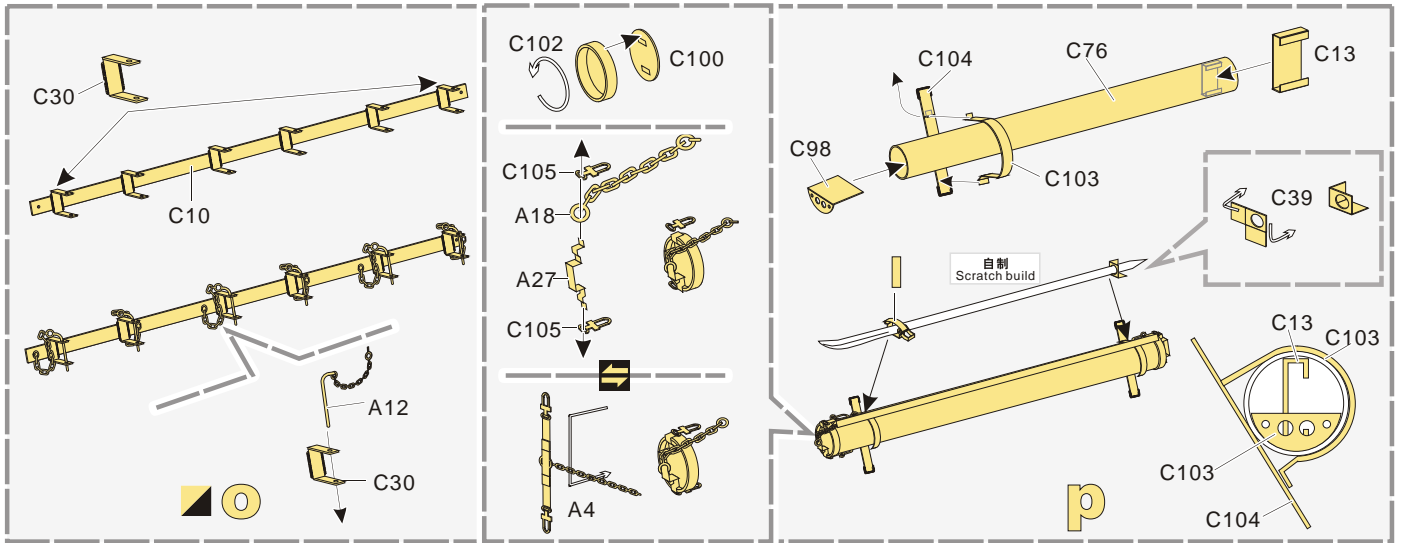

美工刀
Craft knife

笔钻
pin vice

↑
安装
install

↪
折叠
bend

A1
改造件零件编号
PE/resin part number

B12
原零件编号
kit part number

C22
被替换的原零件编号
replaced kit part number

◀▶
另一侧相同制作
repeat on opposite side

⚡
钻孔
drill

✂
切除
remove

🔪
打磨
grind off

↻
弧度卷曲
radial bending

✖
制作若干组
multiple assembly

↔
选择安装
alternative

⬇
用尖端在凹槽处冲压
use penpoint to press on the dent

1/48 MILITARY MINIATURE VEHICLE UPGRADE SERIES VPE48045

1/48 MILITARY MINIATURE VEHICLE UPGRADE SERIES VPE48045

1/48 MILITARY MINIATURE VEHICLE UPGRADE SERIES VPE48045

1/48 MILITARY MINIATURE VEHICLE UPGRADE SERIES VPE48045

<http://www.voyagermodel.com/productdetails.asp?itemid=VPE48045>