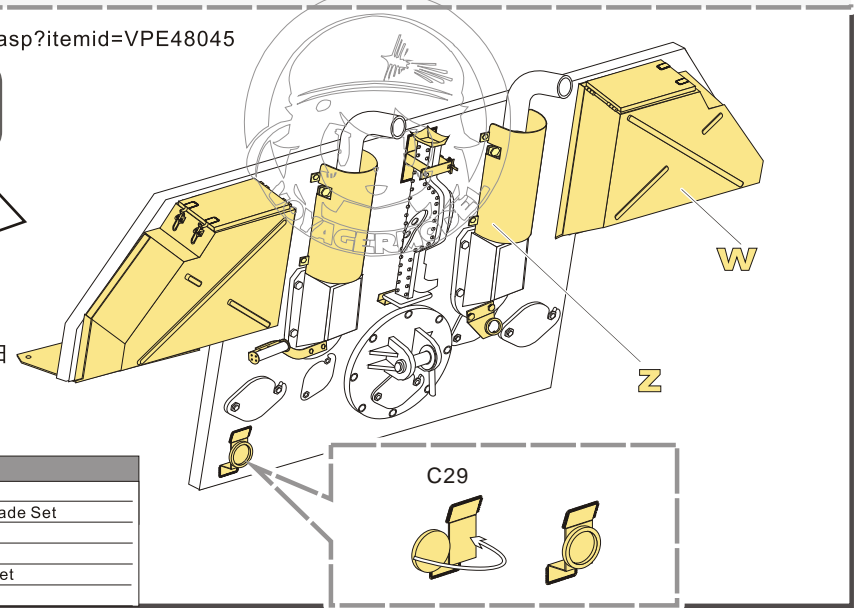

VOYAGERMODEL® 无微不至 悦享享受

Recommended item	
VPE 48041	WWII German KING TIGER Posche Production Upgrade Set
VPE 48042	WWII German SturmTiger Upgrade Set
VPE 48043	WWII German Tiger I Early Production Upgrade Set
VPE 48044	WWII Tiger I INITIAL Version Africa Troop Upgrade Set
VPE 48045	WWII German Panther ausf.G Upgrade Set