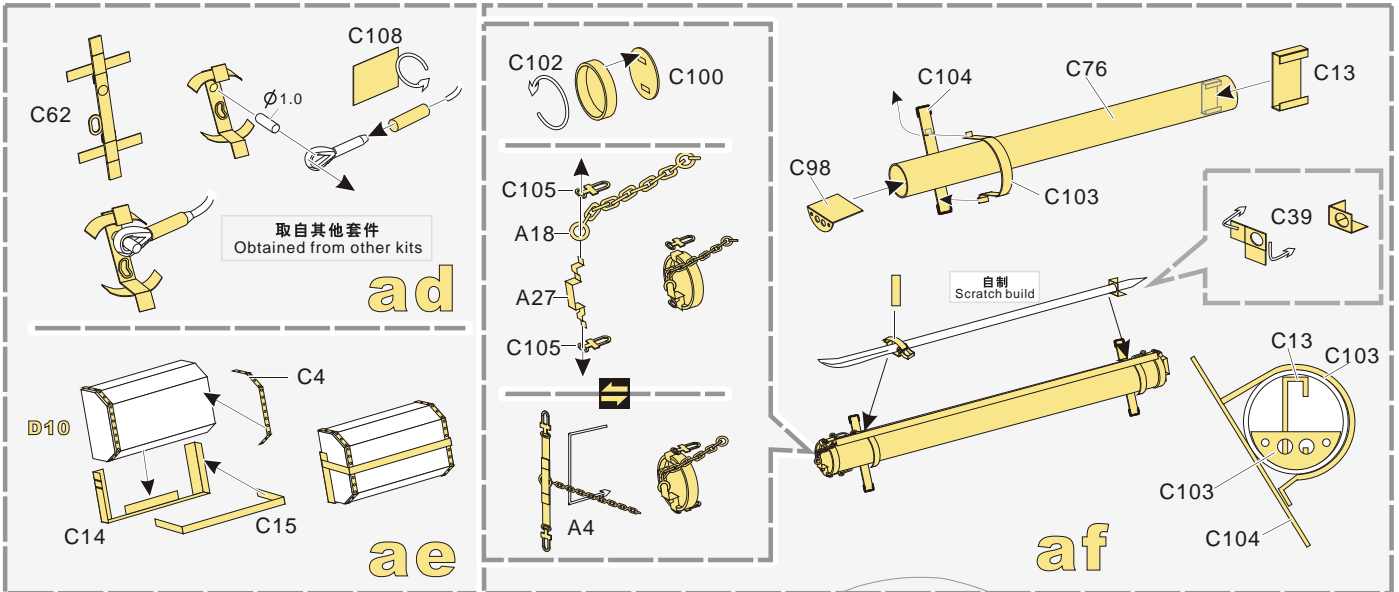

1/48 MILITARY MINIATURE VEHICLE UPGRADE SERIES VPE48046