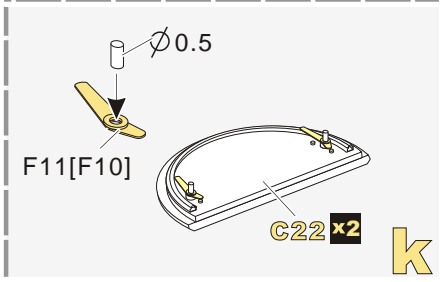

- ✂
切除
remove
- 🔪
打磨
grind off
- 📏
弧度卷曲
radial bending
- x2
制作若干组
multiple assembly
- ⇄
选择安装
alternative
- 🔧
钻孔
drill
- 👉
填补
fill

↓
用尖端在凹槽处冲压
use penpoint to press on the dent

👉
蚀刻片零件内侧面向上
Put the part upside down

👉
用笔尖在凹槽处刺
Use penpoint to press on the dent

a

b

c

d

e

1/48 MILITARY MINIATURE VEHICLE UPGRADE SERIES VPE48046

1/48 MILITARY MINIATURE VEHICLE UPGRADE SERIES VPE48046