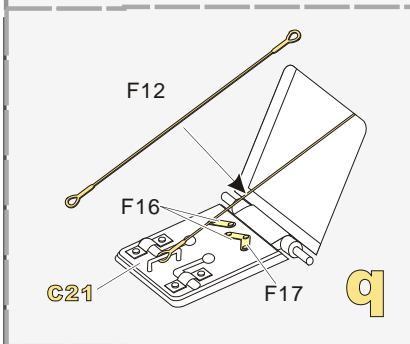

- ✂
切除
remove
- 🔪
打磨
grind off
- 📏
弧度卷曲
radial bending
- x2
制作若干组
multiple assembly
- ⇄
选择安装
alternative
- 🔧
钻孔
drill
- 👉
填补
fill

↓
用尖端在凹槽处冲压
use penpoint to press on the dent

👉
蚀刻片零件内侧面向上
Put the part upside down

👉
用笔尖在凹槽处刺
Use penpoint to press on the dent

a

b

c

d

e

1/48 MILITARY MINIATURE VEHICLE UPGRADE SERIES VPE48046

1/48 MILITARY MINIATURE VEHICLE UPGRADE SERIES VPE48046