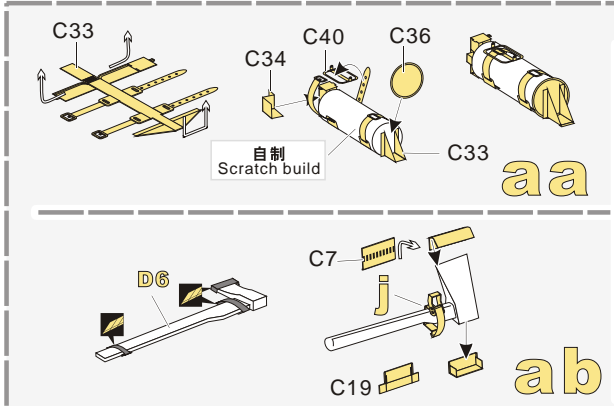

**VOYAGER
MODEL**

更多VPE48046样品照片参考请扫一扫
MORE PICTUER OF VPE 48046
REFERENCE SCAN HERE