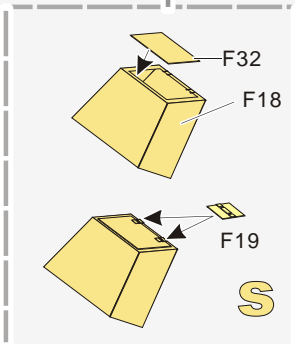

- ✂
切除
remove
- 🔪
打磨
grind off
- 📏
弧度卷曲
radial bending
- x2
制作若干组
multiple assembly
- ⇄
选择安装
alternative
- 🔧
钻孔
drill
- 👉
填补
fill

↓
用尖端在凹槽处冲压
use penpoint to press on the dent

👉
蚀刻片零件内侧面向上
Put the part upside down

👉
用笔尖在凹槽处刺
Use penpoint to press on the dent

a

b

c

d

e

1/48 MILITARY MINIATURE VEHICLE UPGRADE SERIES VPE48046

1/48 MILITARY MINIATURE VEHICLE UPGRADE SERIES VPE48046