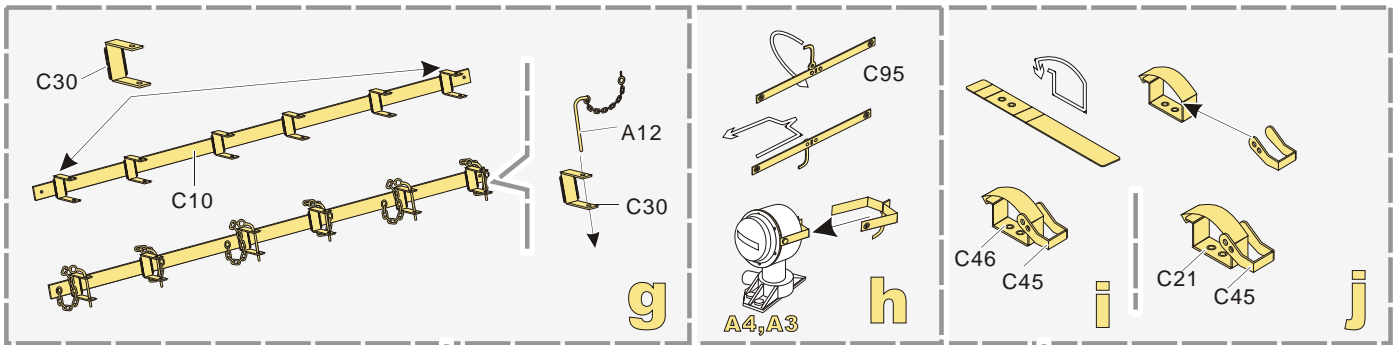

- ✂
切除
remove
- 🔪
打磨
grind off
- 📏
弧度卷曲
radial bending
- x2
制作若干组
multiple assembly
- ⇄
选择安装
alternative
- 🔧
钻孔
drill
- 👉
填补
fill

↓
用尖端在凹槽处冲压
use penpoint to press on the dent

👉
蚀刻片零件内侧面向上
Put the part upside down

👉
用笔尖在凹槽处刺
Use penpoint to press on the dent

a

b

c

d

e

1/48 MILITARY MINIATURE VEHICLE UPGRADE SERIES VPE48046

1/48 MILITARY MINIATURE VEHICLE UPGRADE SERIES VPE48046

1/48 MILITARY MINIATURE VEHICLE UPGRADE SERIES VPE48046

1/48 MILITARY MINIATURE VEHICLE UPGRADE SERIES VPE48046

[Http://www.voyagermodel.com/productdetails.asp?itemid=VPE48046](http://www.voyagermodel.com/productdetails.asp?itemid=VPE48046)