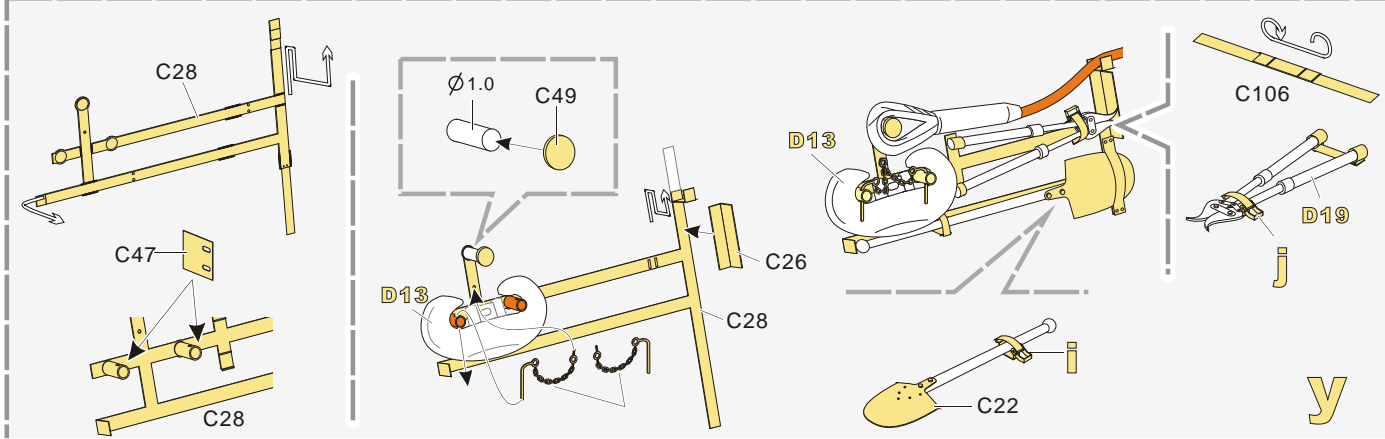

**VOYAGER
MODEL**

更多VPE48046样品照片参考请扫一扫
MORE PICTUER OF VPE 48046
REFERENCE SCAN HERE