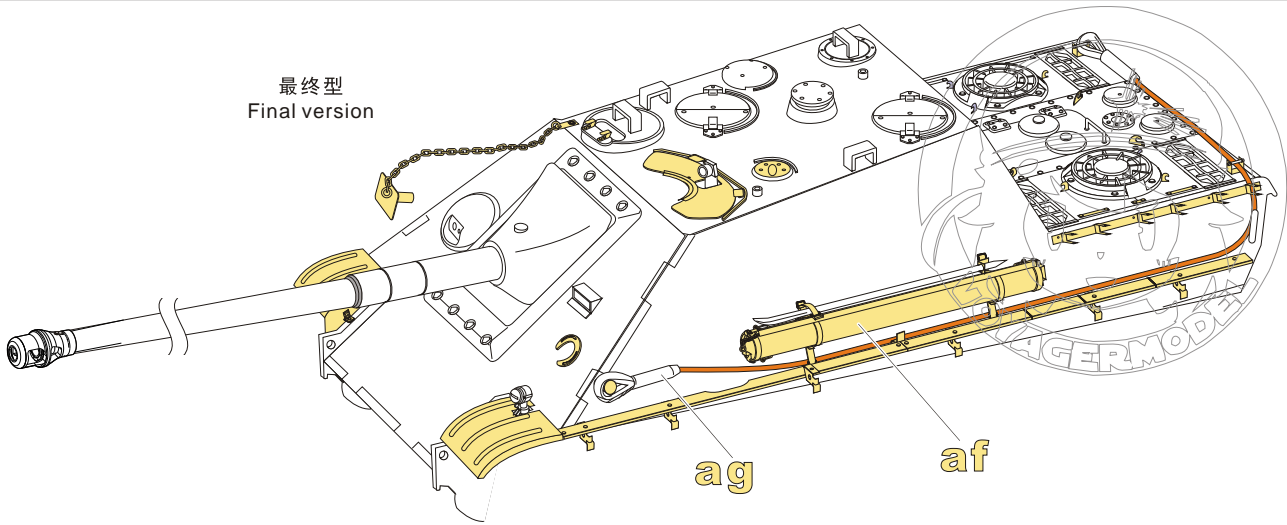

1/48 MILITARY MINIATURE VEHICLE UPGRADE SERIES VPE48046

最终型
Final version