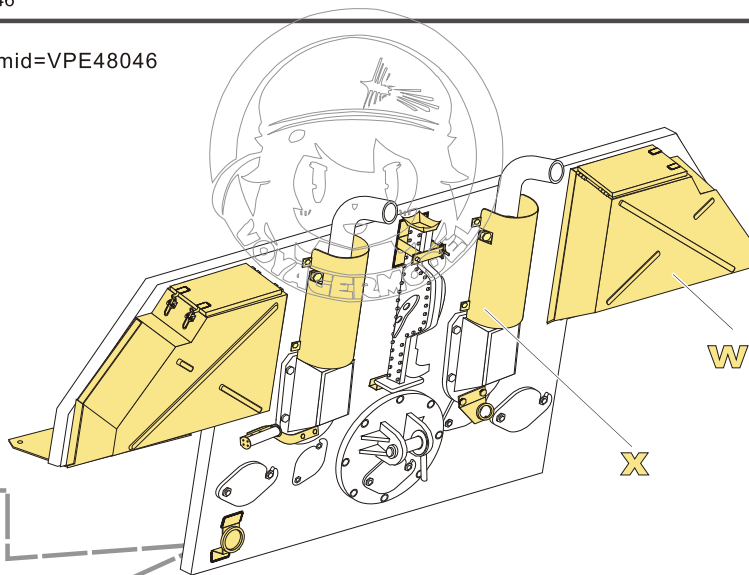

**VOYAGER
MODEL**

更多VPE48046样品照片参考请扫一扫
MORE PICTUER OF VPE 48046
REFERENCE SCAN HERE