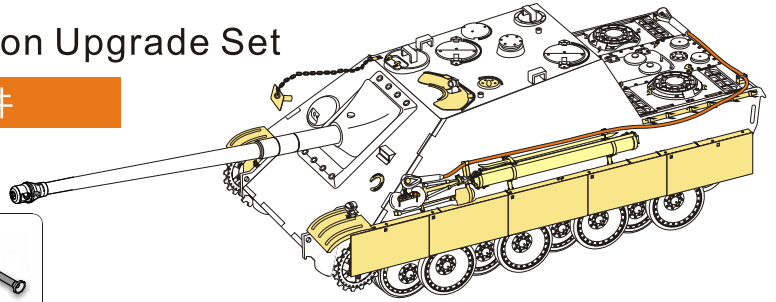

1/48 MILITARY MINIATURE VEHICLE UPGRADE SERIES VPE48046

WWII Jagdpanther G2 late Version Upgrade Set

二战德军猎豹式G2坦克歼击车改造件

[For TAMIYA 32522]

推荐使用工具 RECOMMENDED TOOLS

- ↑
安装
install
- ↪
折叠
bend
- A1
改造件零件编号
PE/resin part number
- B12
原零件编号
kit part number
- C22
被替换的原零件编号
replaced kit part number
- ▲
另一侧相同制作
repeat on opposite side

- ✂
切除
remove
- 🔪
打磨
grind off
- 📏
弧度卷曲
radial bending
- x2
制作若干组
multiple assembly
- ⇄
选择安装
alternative
- 🔧
钻孔
drill
- 👉
填补
fill

↓
用尖端在凹槽处冲压
use penpoint to press on the dent

👉
蚀刻片零件内侧面向上
Put the part upside down

👉
用笔尖在凹槽处刺
Use penpoint to press on the dent

a

b

c

d

e

1/48 MILITARY MINIATURE VEHICLE UPGRADE SERIES VPE48046

1/48 MILITARY MINIATURE VEHICLE UPGRADE SERIES VPE48046