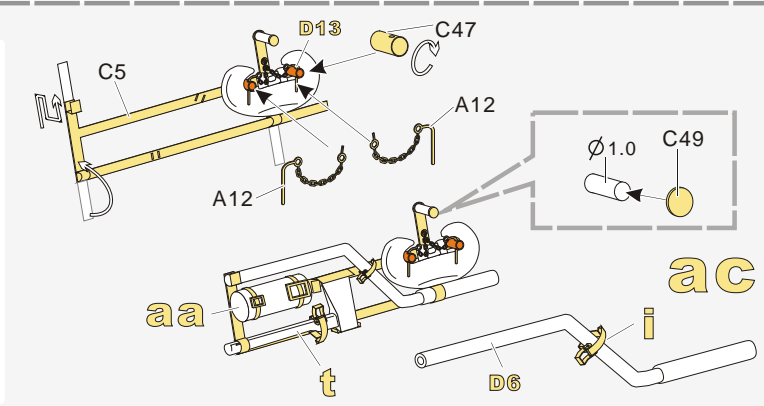

**VOYAGER
MODEL**

更多VPE48046样品照片参考请扫一扫
MORE PICTUER OF VPE 48046
REFERENCE SCAN HERE