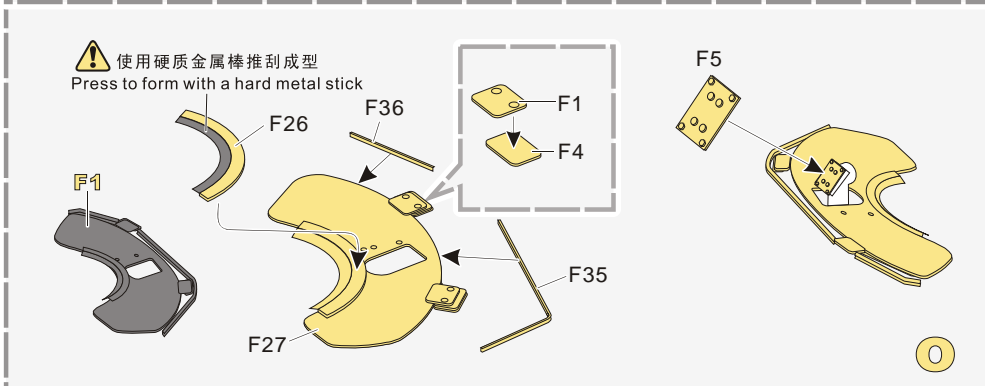

- ✂
切除
remove
- 🔪
打磨
grind off
- 📏
弧度卷曲
radial bending
- x2
制作若干组
multiple assembly
- ⇄
选择安装
alternative
- 🔧
钻孔
drill
- 👉
填补
fill

↓
用尖端在凹槽处冲压
use penpoint to press on the dent

👉
蚀刻片零件内侧面向上
Put the part upside down

👉
用笔尖在凹槽处刺
Use penpoint to press on the dent

a

b

c

d

e

1/48 MILITARY MINIATURE VEHICLE UPGRADE SERIES VPE48046

1/48 MILITARY MINIATURE VEHICLE UPGRADE SERIES VPE48046