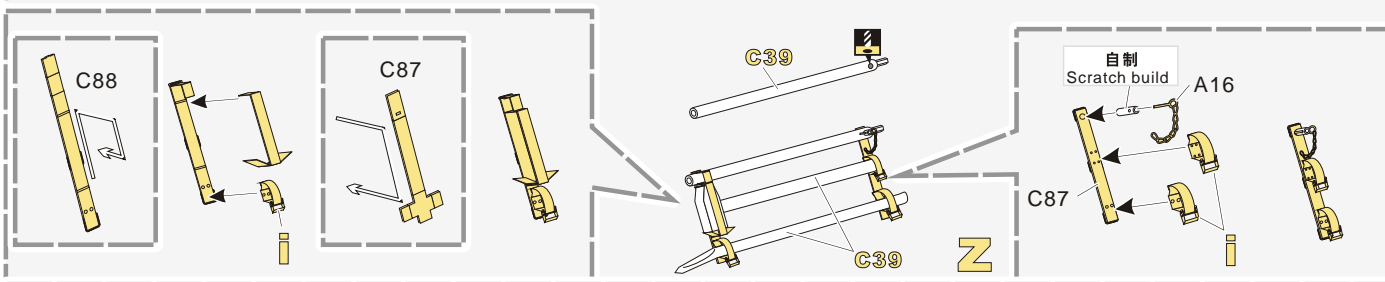

**VOYAGER
MODEL**

更多VPE48046样品照片参考请扫一扫
MORE PICTUER OF VPE 48046
REFERENCE SCAN HERE