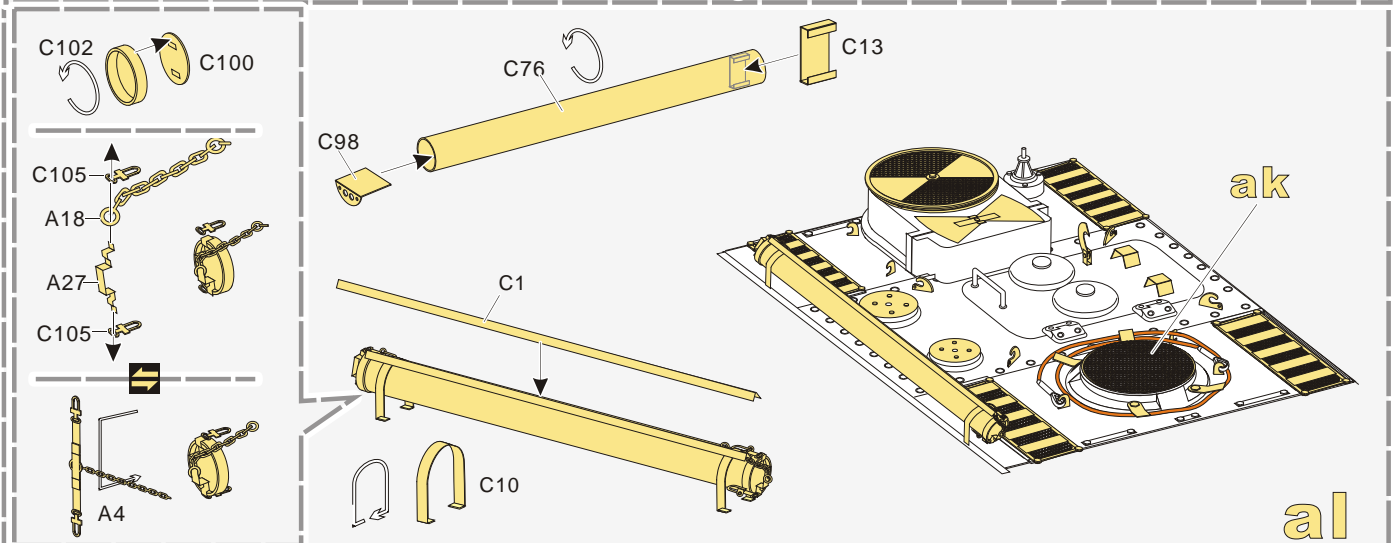

**VOYAGER
MODEL**

更多VPE48046样品照片参考请扫一扫
MORE PICTUER OF VPE 48046
REFERENCE SCAN HERE

1/48 MILITARY MINIATURE VEHICLE UPGRADE SERIES VPE48046

JAGDPANTHER LATE Version
猎豹后期样式

1/48 MILITARY MINIATURE VEHICLE UPGRADE SERIES VPE48046