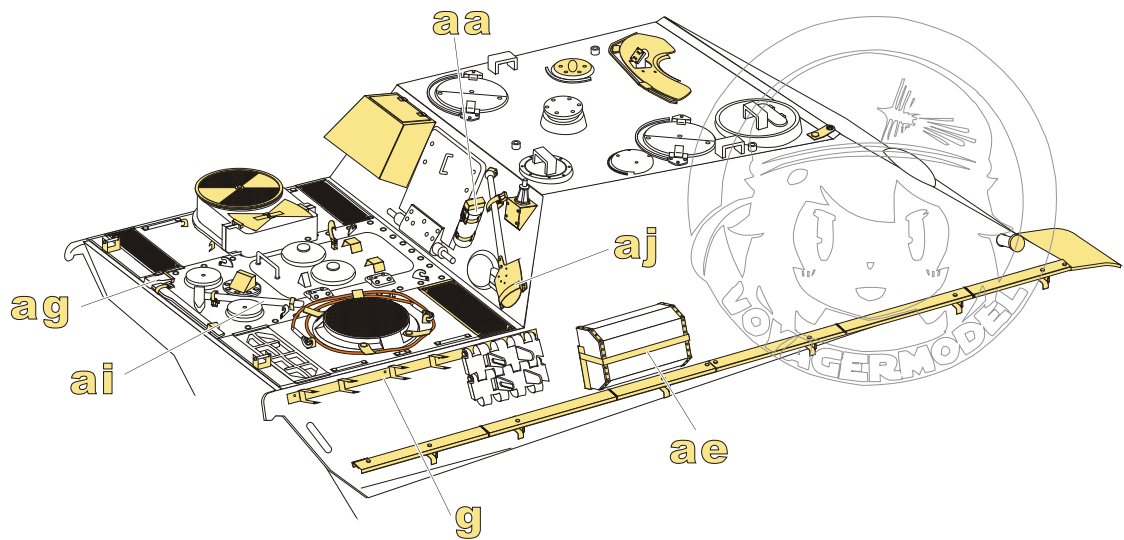

1/48 MILITARY MINIATURE VEHICLE UPGRADE SERIES VPE48046

最终型
Final version