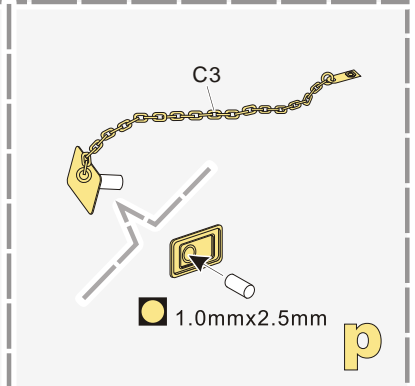

- ✂
切除
remove
- 🔪
打磨
grind off
- 📏
弧度卷曲
radial bending
- x2
制作若干组
multiple assembly
- ⇄
选择安装
alternative
- 🔧
钻孔
drill
- 👉
填补
fill

↓
用尖端在凹槽处冲压
use penpoint to press on the dent

👉
蚀刻片零件内侧面向上
Put the part upside down

👉
用笔尖在凹槽处刺
Use penpoint to press on the dent

a

b

c

d

e

1/48 MILITARY MINIATURE VEHICLE UPGRADE SERIES VPE48046

1/48 MILITARY MINIATURE VEHICLE UPGRADE SERIES VPE48046