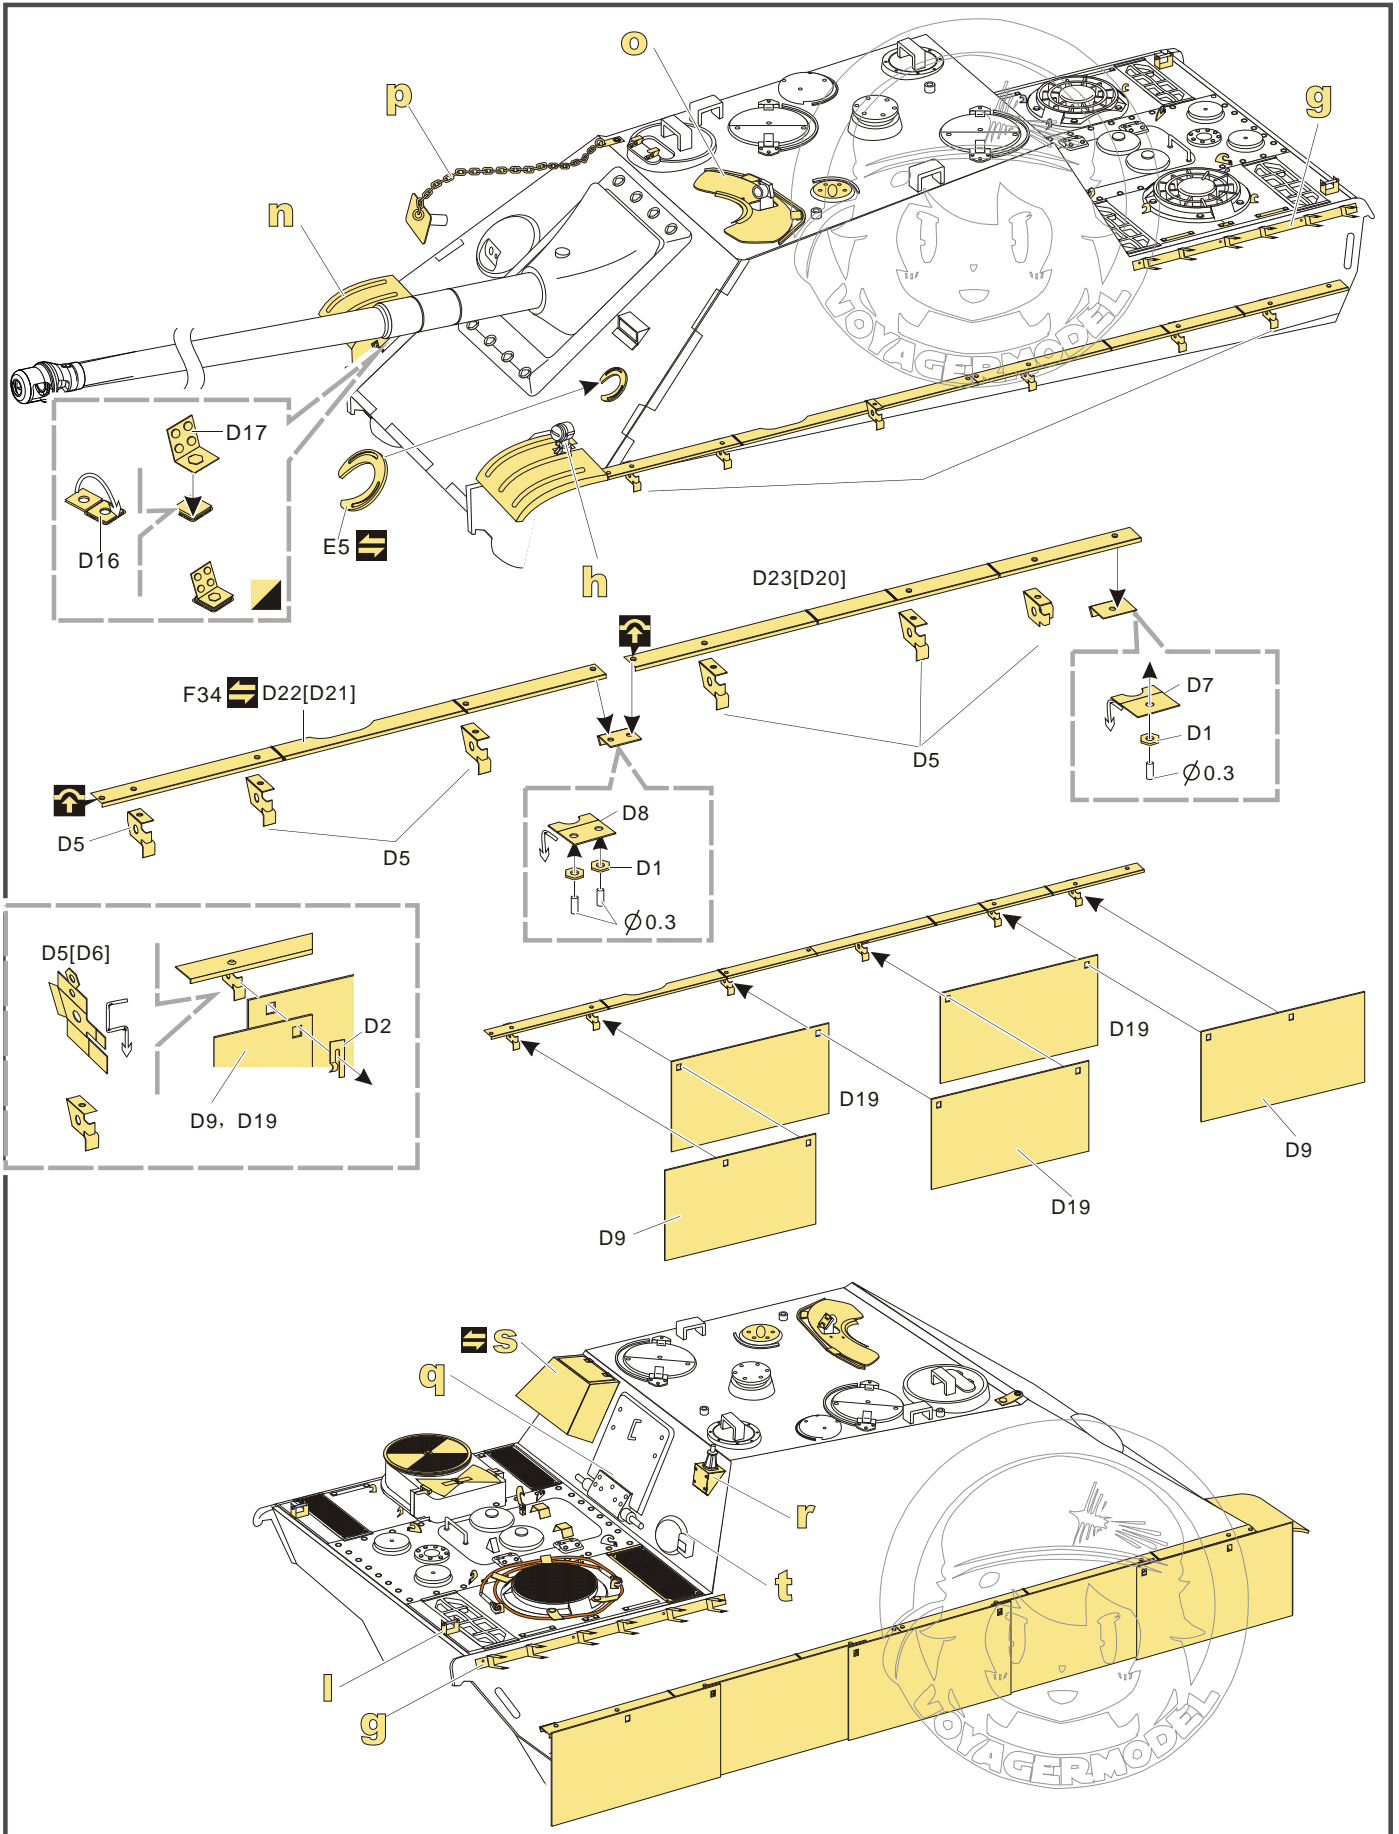

- ✂
切除
remove
- 🔪
打磨
grind off
- 📏
弧度卷曲
radial bending
- x2
制作若干组
multiple assembly
- ⇄
选择安装
alternative
- 🔧
钻孔
drill
- 👉
填补
fill

↓
用尖端在凹槽处冲压
use penpoint to press on the dent

👉
蚀刻片零件内侧面向上
Put the part upside down

👉
用笔尖在凹槽处刺
Use penpoint to press on the dent

a

b

c

d

e

1/48 MILITARY MINIATURE VEHICLE UPGRADE SERIES VPE48046

1/48 MILITARY MINIATURE VEHICLE UPGRADE SERIES VPE48046