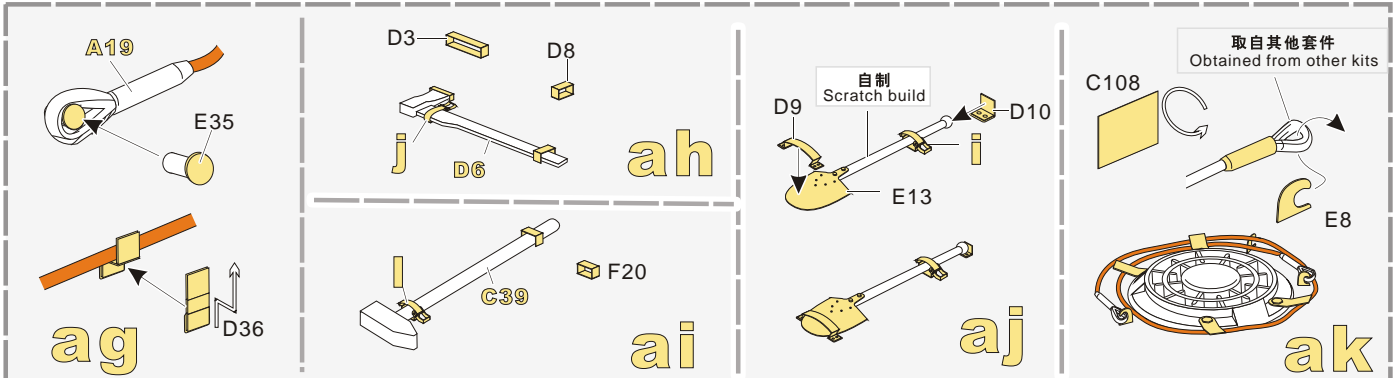

**VOYAGER
MODEL**

更多VPE48046样品照片参考请扫一扫
MORE PICTUER OF VPE 48046
REFERENCE SCAN HERE

1/48 MILITARY MINIATURE VEHICLE UPGRADE SERIES VPE48046

JAGDPANTHER LATE Version
猎豹后期样式

1/48 MILITARY MINIATURE VEHICLE UPGRADE SERIES VPE48046