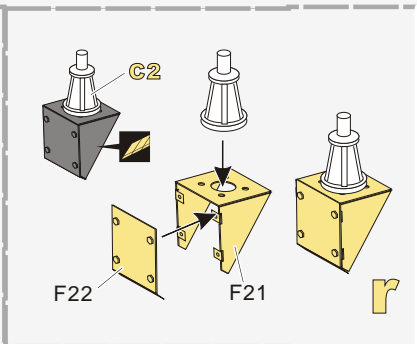

- ✂
切除
remove
- 🔪
打磨
grind off
- 📏
弧度卷曲
radial bending
- x2
制作若干组
multiple assembly
- ⇄
选择安装
alternative
- 🔧
钻孔
drill
- 👉
填补
fill

↓
用尖端在凹槽处冲压
use penpoint to press on the dent

👉
蚀刻片零件内侧面向上
Put the part upside down

👉
用笔尖在凹槽处刺
Use penpoint to press on the dent

a

b

c

d

e

1/48 MILITARY MINIATURE VEHICLE UPGRADE SERIES VPE48046

1/48 MILITARY MINIATURE VEHICLE UPGRADE SERIES VPE48046