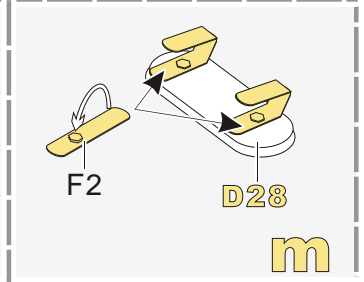

- ✂
切除
remove
- 🔪
打磨
grind off
- 📏
弧度卷曲
radial bending
- x2
制作若干组
multiple assembly
- ⇄
选择安装
alternative
- 🔧
钻孔
drill
- 👉
填补
fill

↓
用尖端在凹槽处冲压
use penpoint to press on the dent

👉
蚀刻片零件内侧面向上
Put the part upside down

👉
用笔尖在凹槽处刺
Use penpoint to press on the dent

a

b

c

d

e

1/48 MILITARY MINIATURE VEHICLE UPGRADE SERIES VPE48046

1/48 MILITARY MINIATURE VEHICLE UPGRADE SERIES VPE48046