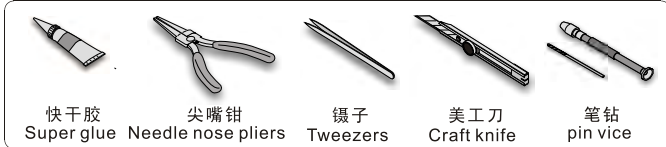

推荐使用工具 RECOMMENDED TOOLS

- ↑
  安装
  install
- ↪
  折叠
  bend
- A1
  改造件零件编号
  PE/resin part number
- B12
  原零件编号
  kit part number
- C22
  被替换的原零件编号
  replaced kit part number
- ▲
  另一侧相同制作
  repeat on opposite side

- ✂
  切除
  remove
- 🔪
  打磨
  grind off
- 📏
  弧度卷曲
  radial bending
- x2
  制作若干组
  multiple assembly
- ⇄
  选择安装
  alternative
- 🔧
  钻孔
  drill
- 👉
  填补
  fill

↓
用尖端在凹槽处冲压
use penpoint to press on the dent

👉
蚀刻片零件内侧面向上
Put the part upside down

👉
用笔尖在凹槽处刺
Use penpoint to press on the dent

a

b

c

d

e