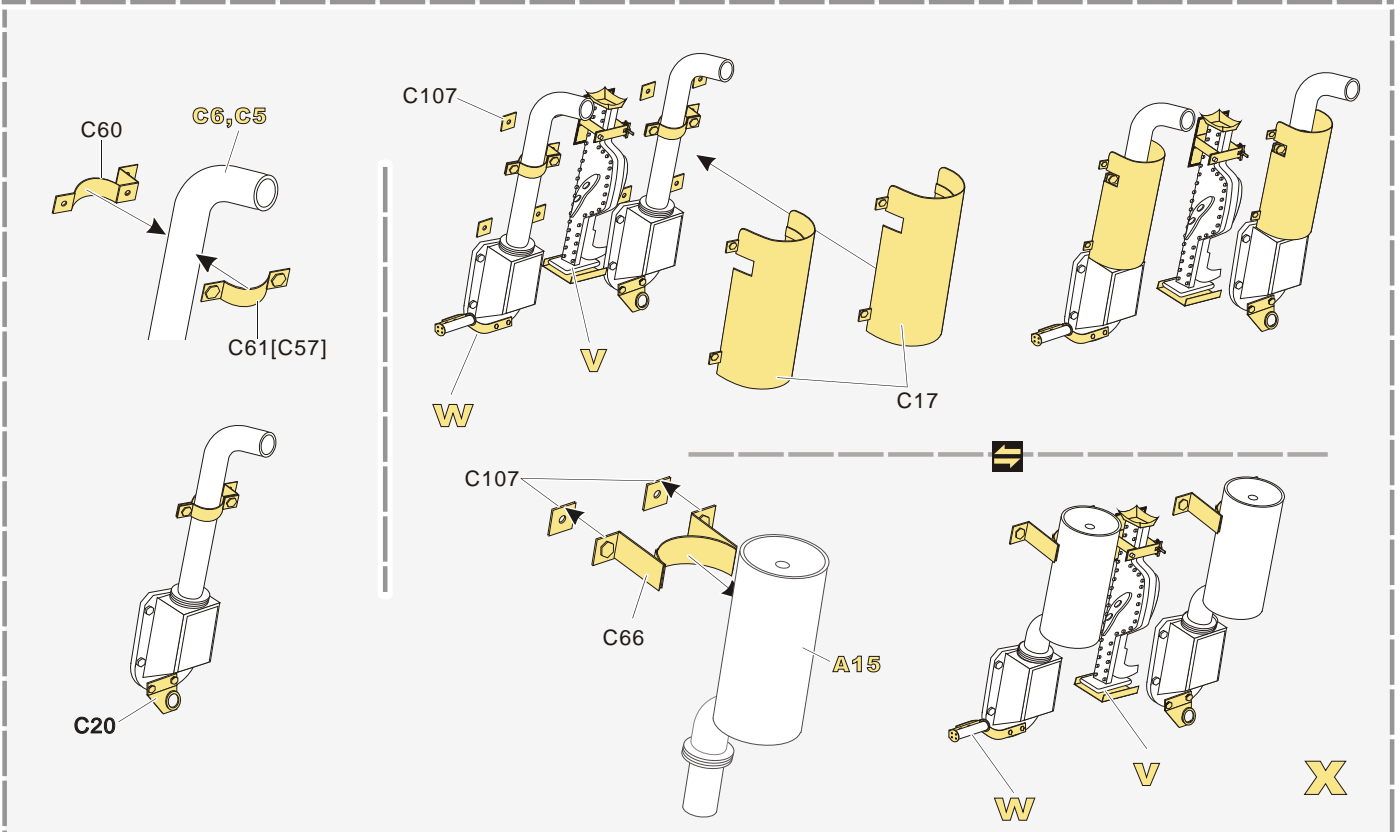

- ✂
切除
remove
- 🔪
打磨
grind off
- 📏
弧度卷曲
radial bending
- x2
制作若干组
multiple assembly
- ⇄
选择安装
alternative
- 🔧
钻孔
drill
- 👉
填补
fill

↓
用尖端在凹槽处冲压
use penpoint to press on the dent

👉
蚀刻片零件内侧面向上
Put the part upside down

👉
用笔尖在凹槽处刺
Use penpoint to press on the dent

a

b

c

d

e

1/48 MILITARY MINIATURE VEHICLE UPGRADE SERIES VPE48046

1/48 MILITARY MINIATURE VEHICLE UPGRADE SERIES VPE48046

1/48 MILITARY MINIATURE VEHICLE UPGRADE SERIES VPE48046

1/48 MILITARY MINIATURE VEHICLE UPGRADE SERIES VPE48046

[Http://www.voyagermodel.com/productdetails.asp?itemid=VPE48046](http://www.voyagermodel.com/productdetails.asp?itemid=VPE48046)