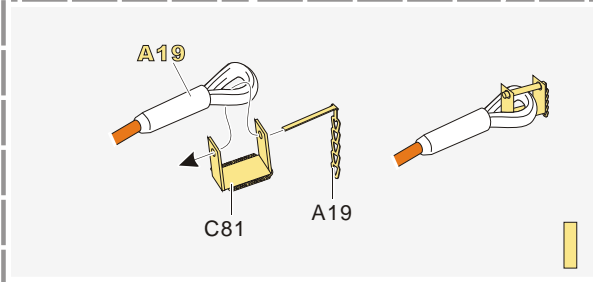

- ✂
切除
remove
- 🔪
打磨
grind off
- 📏
弧度卷曲
radial bending
- x2
制作若干组
multiple assembly
- ⇄
选择安装
alternative
- 🔧
钻孔
drill
- 👉
填补
fill

↓
用尖端在凹槽处冲压
use penpoint to press on the dent

👉
蚀刻片零件内侧面向上
Put the part upside down

👉
用笔尖在凹槽处刺
Use penpoint to press on the dent

a

b

c

d

e

1/48 MILITARY MINIATURE VEHICLE UPGRADE SERIES VPE48046

1/48 MILITARY MINIATURE VEHICLE UPGRADE SERIES VPE48046