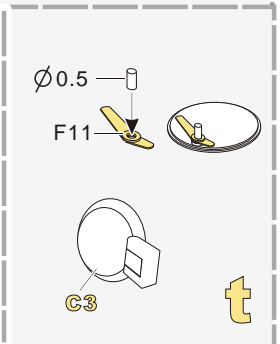

- ✂
切除
remove
- 🔪
打磨
grind off
- 📏
弧度卷曲
radial bending
- x2
制作若干组
multiple assembly
- ⇄
选择安装
alternative
- 🔧
钻孔
drill
- 👉
填补
fill

↓
用尖端在凹槽处冲压
use penpoint to press on the dent

👉
蚀刻片零件内侧面向上
Put the part upside down

👉
用笔尖在凹槽处刺
Use penpoint to press on the dent

a

b

c

d

e

1/48 MILITARY MINIATURE VEHICLE UPGRADE SERIES VPE48046

1/48 MILITARY MINIATURE VEHICLE UPGRADE SERIES VPE48046