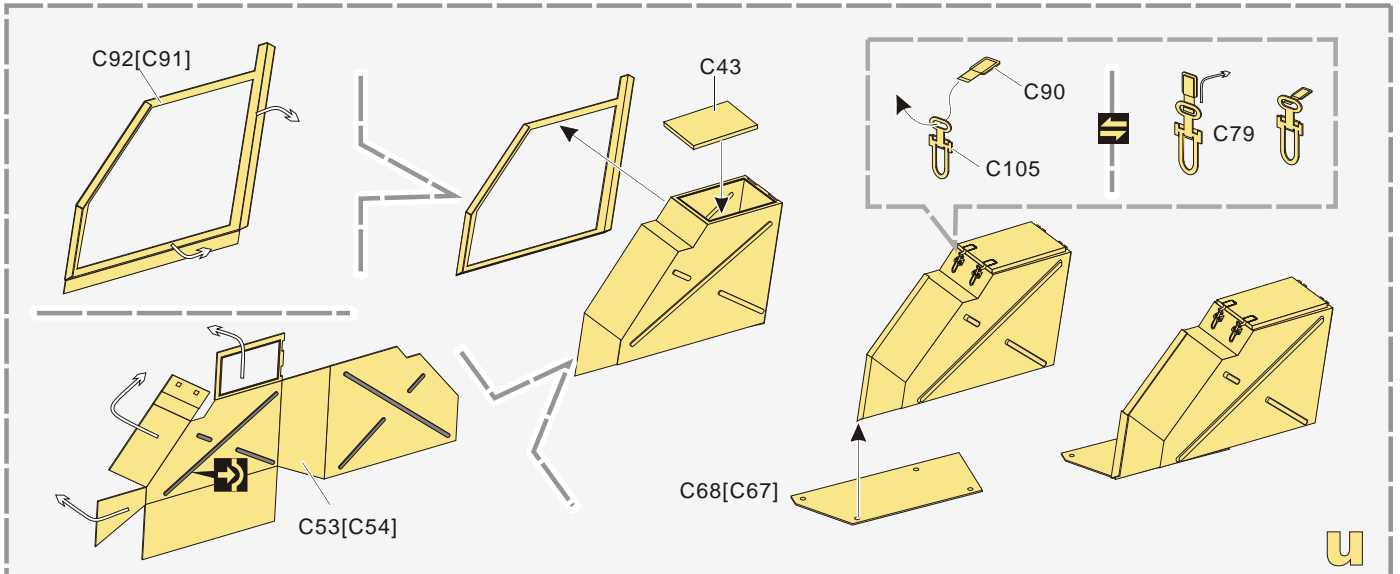

1/48 MILITARY MINIATURE VEHICLE UPGRADE SERIES VPE48046