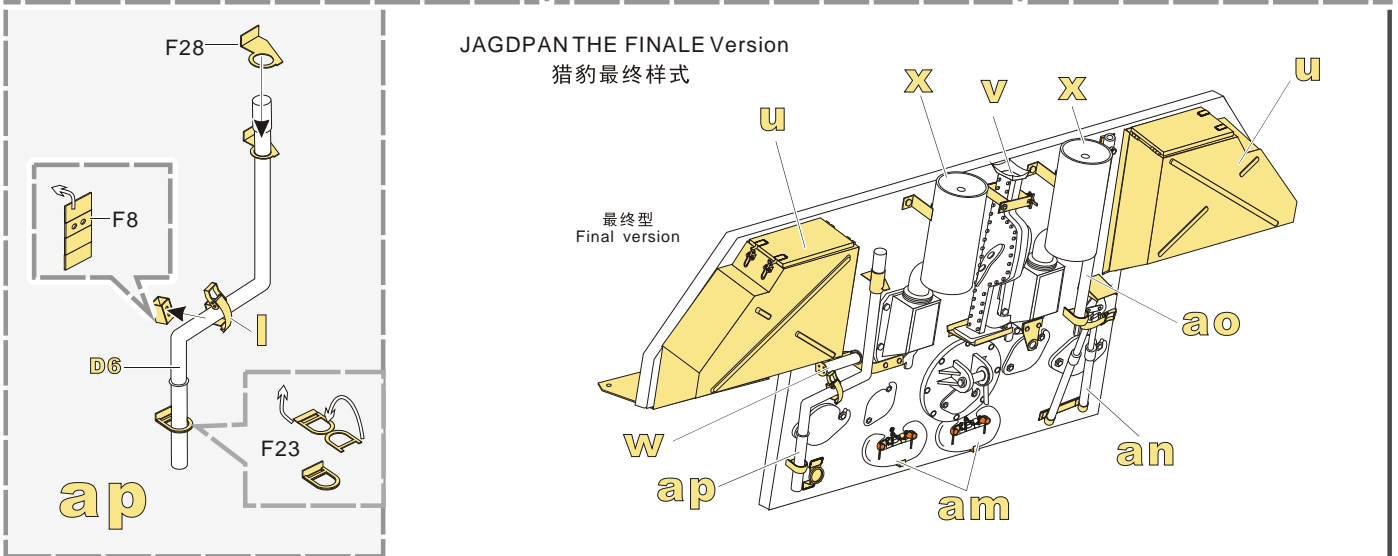

**VOYAGER
MODEL**

更多VPE48046样品照片参考请扫一扫
MORE PICTUER OF VPE 48046
REFERENCE SCAN HERE

1/48 MILITARY MINIATURE VEHICLE UPGRADE SERIES VPE48046

JAGDPANTHER LATE Version
猎豹后期样式

1/48 MILITARY MINIATURE VEHICLE UPGRADE SERIES VPE48046