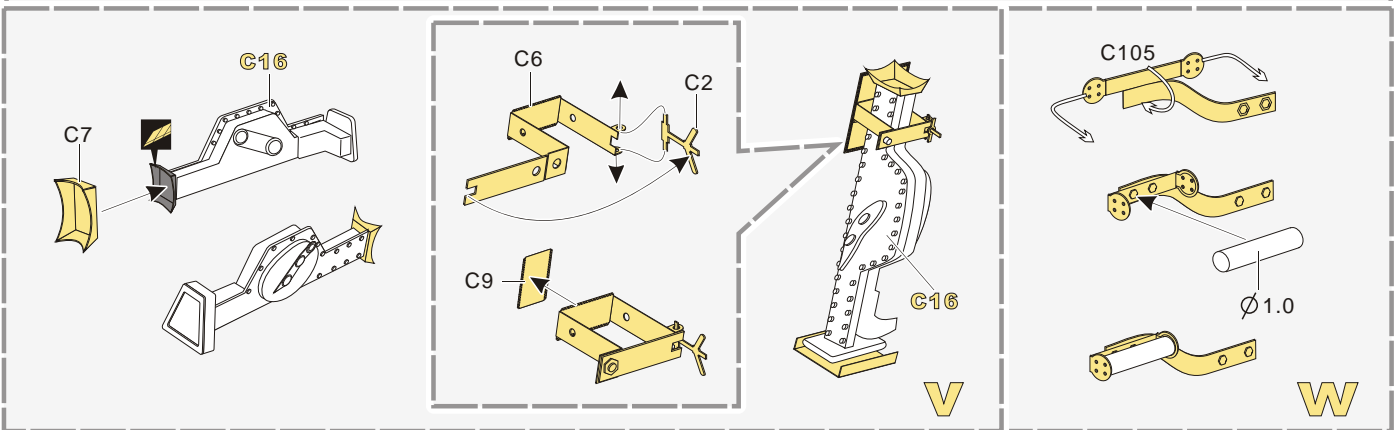

- ✂
切除
remove
- 🔪
打磨
grind off
- 📏
弧度卷曲
radial bending
- x2
制作若干组
multiple assembly
- ⇄
选择安装
alternative
- 🔧
钻孔
drill
- 👉
填补
fill

↓
用尖端在凹槽处冲压
use penpoint to press on the dent

👉
蚀刻片零件内侧面向上
Put the part upside down

👉
用笔尖在凹槽处刺
Use penpoint to press on the dent

a

b

c

d

e

1/48 MILITARY MINIATURE VEHICLE UPGRADE SERIES VPE48046

1/48 MILITARY MINIATURE VEHICLE UPGRADE SERIES VPE48046

1/48 MILITARY MINIATURE VEHICLE UPGRADE SERIES VPE48046

1/48 MILITARY MINIATURE VEHICLE UPGRADE SERIES VPE48046

[Http://www.voyagermodel.com/productdetails.asp?itemid=VPE48046](http://www.voyagermodel.com/productdetails.asp?itemid=VPE48046)