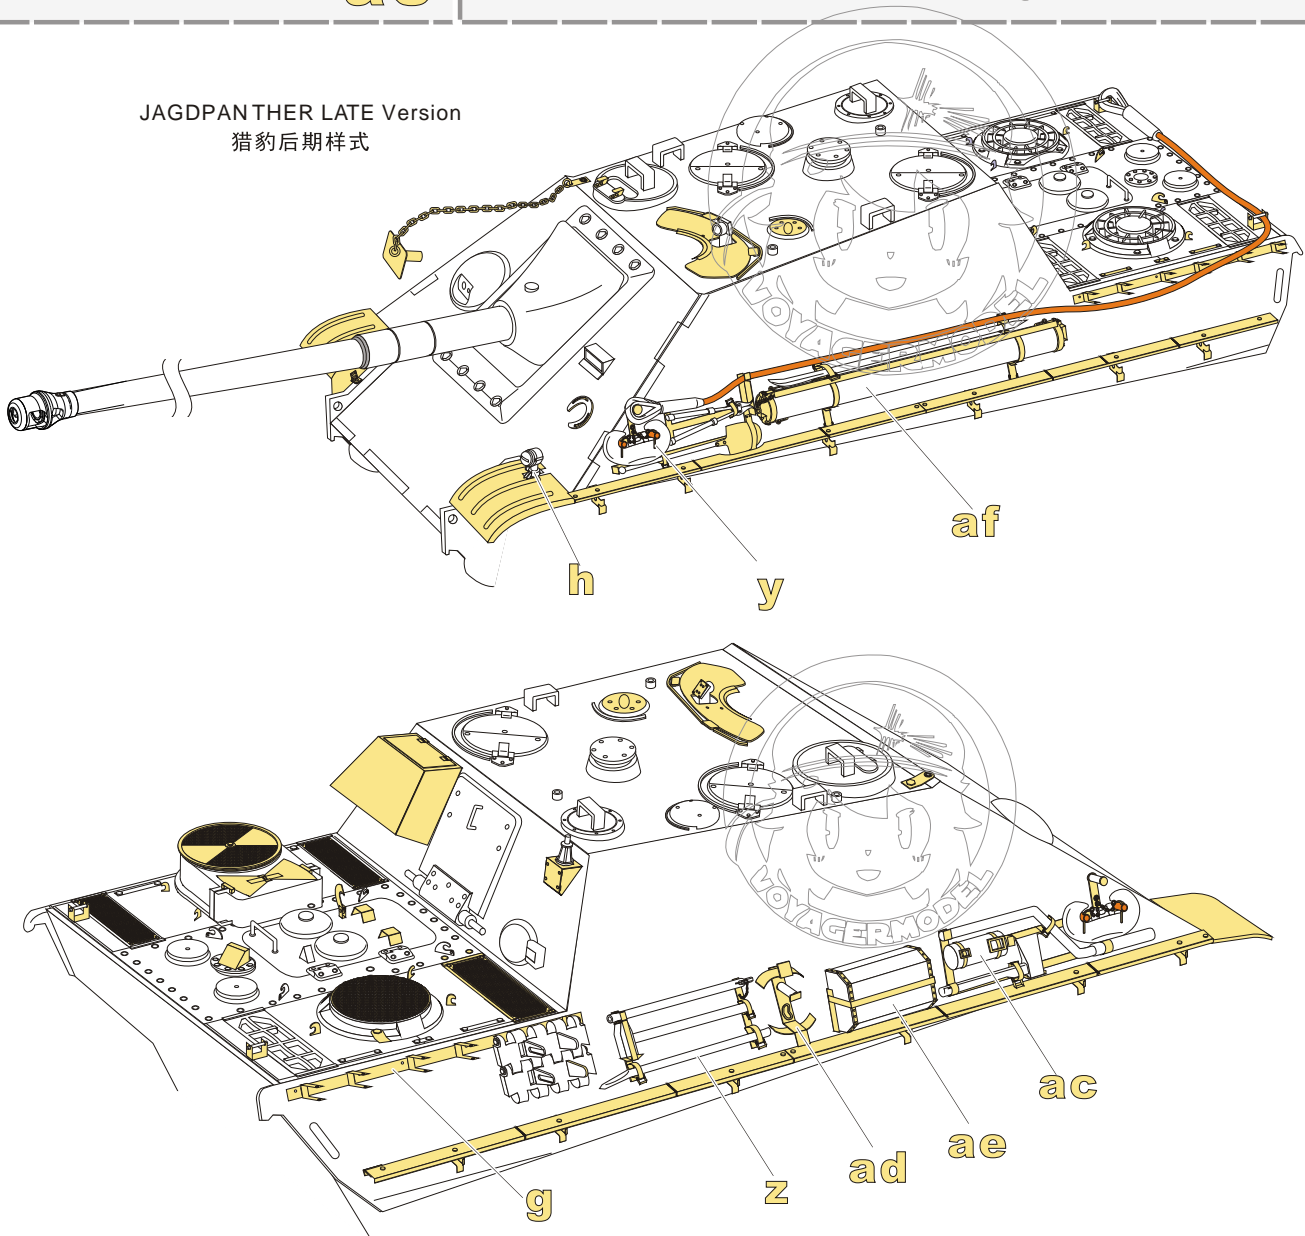

**VOYAGER
MODEL**

更多VPE48046样品照片参考请扫一扫
MORE PICTUER OF VPE 48046
REFERENCE SCAN HERE

1/48 MILITARY MINIATURE VEHICLE UPGRADE SERIES VPE48046

JAGDPANTHER LATE Version
猎豹后期样式

1/48 MILITARY MINIATURE VEHICLE UPGRADE SERIES VPE48046