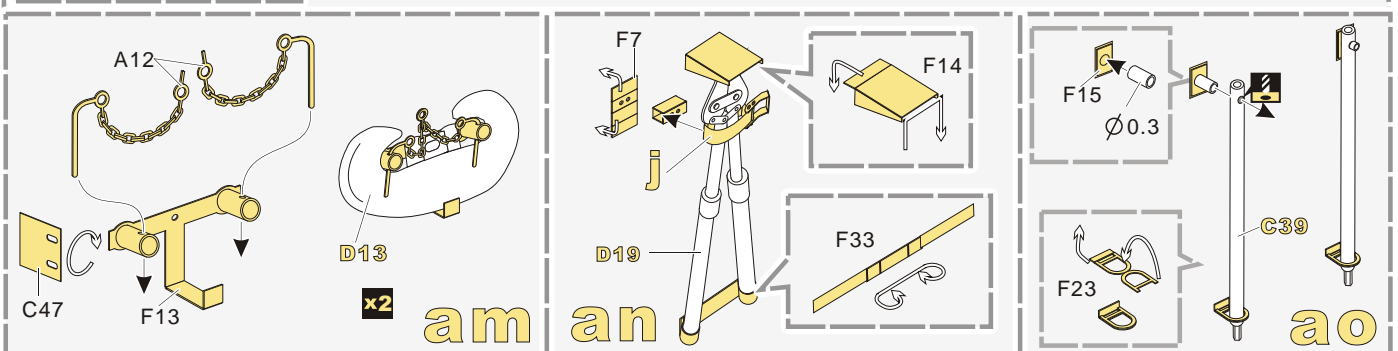

**VOYAGER
MODEL**

更多VPE48046样品照片参考请扫一扫
MORE PICTUER OF VPE 48046
REFERENCE SCAN HERE

1/48 MILITARY MINIATURE VEHICLE UPGRADE SERIES VPE48046

JAGDPANTHER LATE Version
猎豹后期样式

1/48 MILITARY MINIATURE VEHICLE UPGRADE SERIES VPE48046