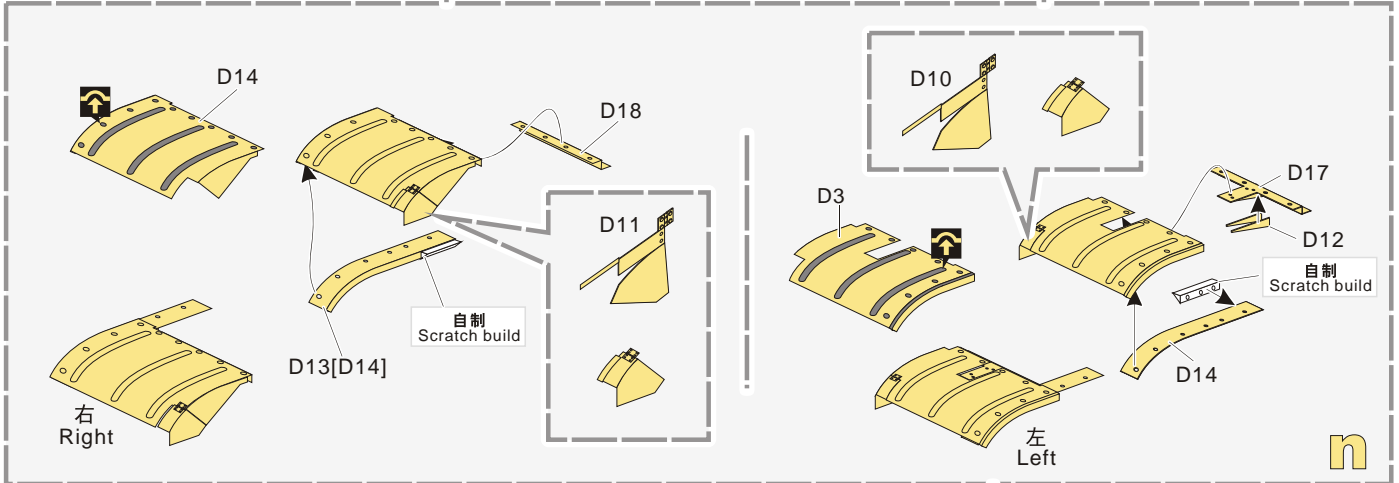

- ✂
切除
remove
- 🔪
打磨
grind off
- 📏
弧度卷曲
radial bending
- x2
制作若干组
multiple assembly
- ⇄
选择安装
alternative
- 🔧
钻孔
drill
- 👉
填补
fill

↓
用尖端在凹槽处冲压
use penpoint to press on the dent

👉
蚀刻片零件内侧面向上
Put the part upside down

👉
用笔尖在凹槽处刺
Use penpoint to press on the dent

a

b

c

d

e

1/48 MILITARY MINIATURE VEHICLE UPGRADE SERIES VPE48046

1/48 MILITARY MINIATURE VEHICLE UPGRADE SERIES VPE48046