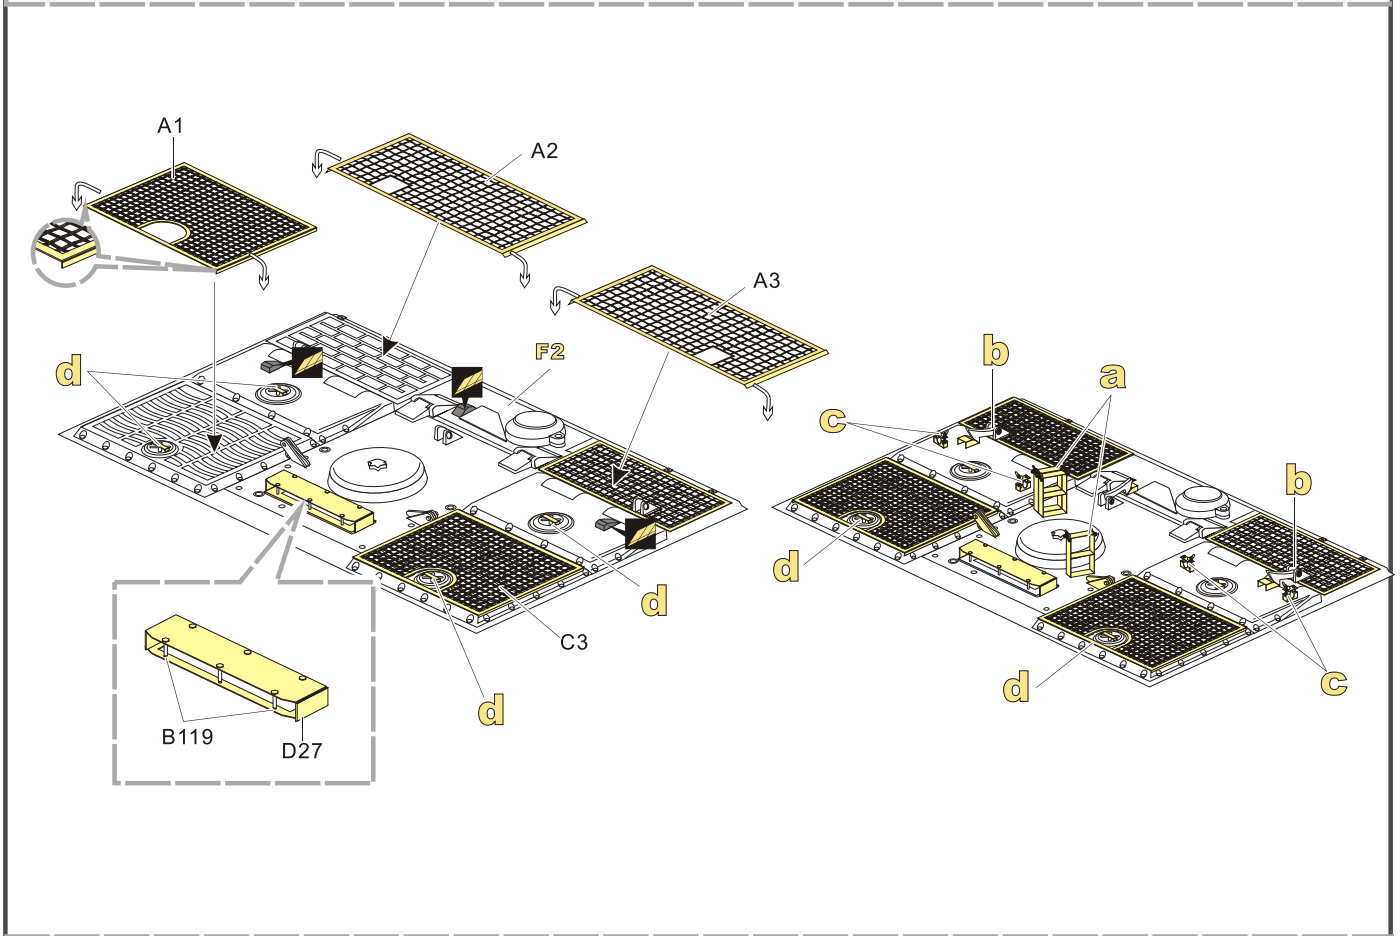

🔧 钻孔
drill

📌 用胶棒制作
make from plastic rod

⬇️
用尖端在凹槽处冲压
use penpoint to press on the dent

📄 蚀刻片零件内侧面向上
Put the part upside down

📌 用笔尖在凹槽处刮
Use penpoint to press on the dent

1/35 MILITARY MINIATURE VEHICLE UPGRADE SERIES VPE48082