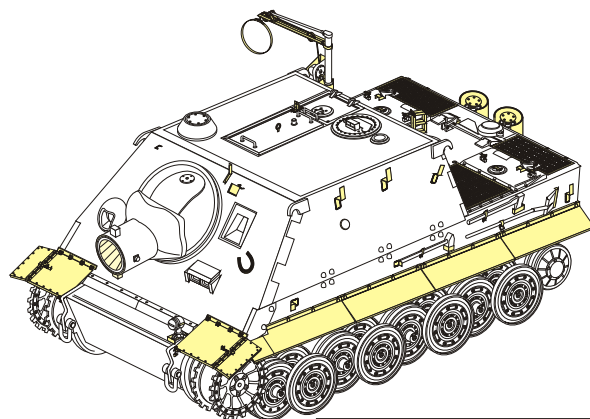

1/35 MILITARY MINIATURE VEHICLE UPGRADE SERIES VPE48082

WWII German Sturm Tiger Upgrade Set

二战德军突击虎自行臼炮改造件

[For AFV 48006]

推荐使用工具 RECOMMENDED TOOLS

↑ 安装
install

↩ 折叠
bend

A1
改造件零件编号
PE/resin part number

B12
原零件编号
kit part number

C22
被替换的原零件编号
replaced kit part number

↔ 另一侧相同制作
repeat on opposite side

✂ 切除
remove

🔪 打磨
grind off

📐 弧度卷曲
radial bending

🔲 x2
制作若干组
multiple assembly

↔ 选择安装
alternative

🔧 钻孔
drill

📌 用胶棒制作
make from plastic rod

⬇️
用尖端在凹槽处冲压
use penpoint to press on the dent

📄 蚀刻片零件内侧面向上
Put the part upside down

📌 用笔尖在凹槽处刮
Use penpoint to press on the dent

1/35 MILITARY MINIATURE VEHICLE UPGRADE SERIES VPE48082