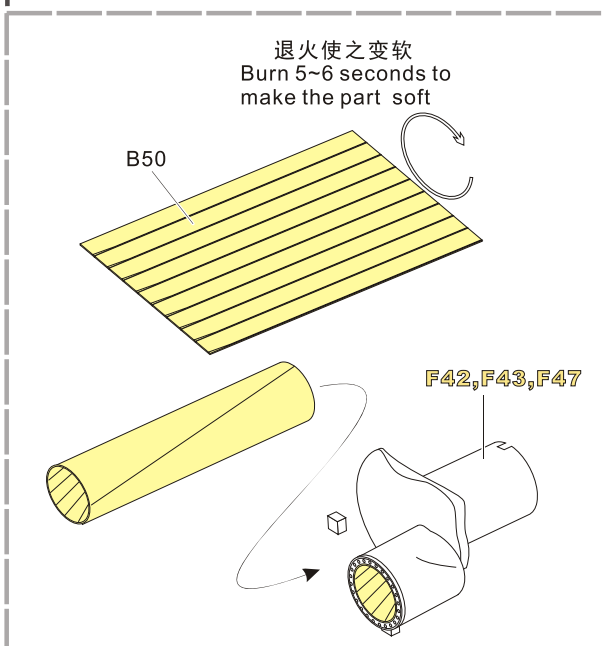

1/35 MILITARY MINIATURE VEHICLE UPGRADE SERIES VPE48082

WWII German Sturm Tiger Upgrade Set

二战德军突击虎自行臼炮改造件

[For AFV 48006]

推荐使用工具 RECOMMENDED TOOLS

↑ 安装
install

↩ 折叠
bend

A1
改造件零件编号
PE/resin part number

B12
原零件编号
kit part number

C22
被替换的原零件编号
replaced kit part number

↔ 另一侧相同制作
repeat on opposite side

✂ 切除
remove

🔪 打磨
grind off

📐 弧度卷曲
radial bending

🔲 x2
制作若干组
multiple assembly

↔ 选择安装
alternative

🔧 钻孔
drill

📌 用胶棒制作
make from plastic rod

⬇️
用尖端在凹槽处冲压
use penpoint to press on the dent

📄 蚀刻片零件内侧面向上
Put the part upside down

📌 用笔尖在凹槽处刮
Use penpoint to press on the dent

1/35 MILITARY MINIATURE VEHICLE UPGRADE SERIES VPE48082