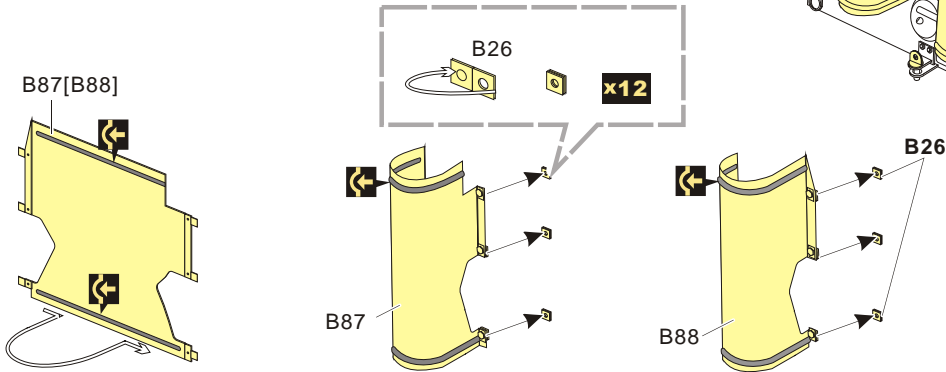

1/35 MILITARY MINIATURE VEHICLE UPGRADE SERIES VPE48082

VOYAGERMODEL 无微不至 极尽享受

Recommended item	
VPE48031	WWII German Panther D Tank Early version Basic
VPE48032	Modern Russian T-55 MBT Upgrade Set
VPE48033	WWII Russian JS-2 tank
VPE48034	WWII German Panther A Tank Basic
VPE48035	WWII German Tiger I Late Production
VPE48036	WWII German Sd.Kfz.161/3 37mm Flak Auf Fgst.Pz.Kpfw. IV(Sf) "MOBELWAGEN"
VPE48037	WWII German Sd.Kfz. 164 Nashorn Basic
VPE48038	WWII German Sd.Kfz. 164 Nashorn Armour Plate/Fenders
VPE48039	WWII German Tiger I Early Production
VPE48040	WWII German KING TIGER HENSCHEL Production Upgrade Set
VPE48041	WWII German KING TIGER Posche Production Upgrade Set
VPE48042	WWII German SturmTiger Upgrade Set
VPE48043	WWII German Tiger I Early Production Upgrade Set
VPE48044	WWII Tiger I INITIAL Version Africa Troop Upgrade Set
VPE48045	WWII German Pantherausf.G Upgrade Set

<http://www.voyagermodel.com/productdetails.asp?itemid=VPE48082>