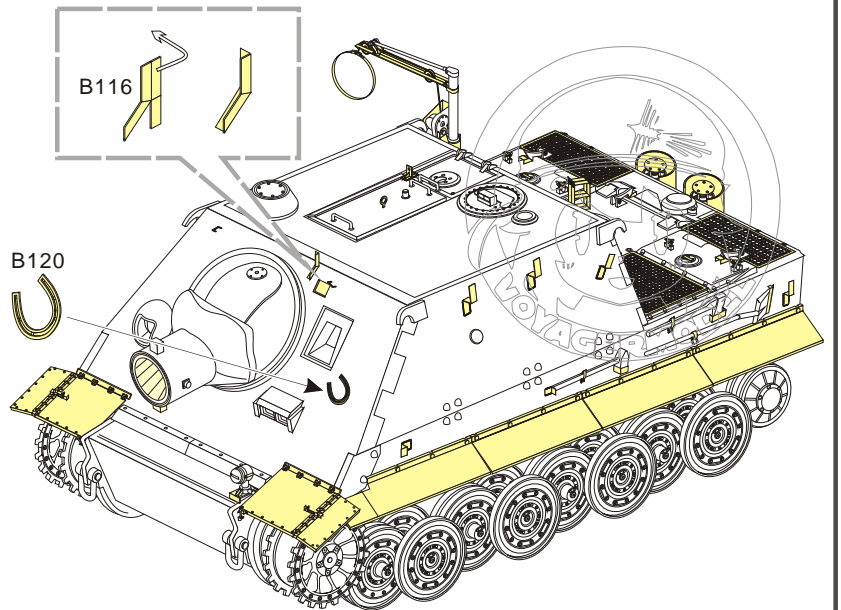

1/35 MILITARY MINIATURE VEHICLE UPGRADE SERIES VPE48082

VOYAGERMODEL 无微不至 极尽享受

Recommended item	
VPE48031	WWII German Panther D Tank Early version Basic
VPE48032	Modern Russian T-55 MBT Upgrade Set
VPE48033	WWII Russian JS-2 tank
VPE48034	WWII German Panther A Tank Basic
VPE48035	WWII German Tiger I Late Production
VPE48036	WWII German Sd.Kfz.161/3 37mm Flak Auf Fgst.Pz.Kpfw. IV(Sf) "MOBELWAGEN"
VPE48037	WWII German Sd.Kfz. 164 Nashorn Basic
VPE48038	WWII German Sd.Kfz. 164 Nashorn Armour Plate/Fenders
VPE48039	WWII German Tiger I Early Production
VPE48040	WWII German KING TIGER HENSCHEL Production Upgrade Set
VPE48041	WWII German KING TIGER Posche Production Upgrade Set
VPE48042	WWII German SturmTiger Upgrade Set
VPE48043	WWII German Tiger I Early Production Upgrade Set
VPE48044	WWII Tiger I INITIAL Version Africa Troop Upgrade Set
VPE48045	WWII German Pantherausf.G Upgrade Set

<http://www.voyagermodel.com/productdetails.asp?itemid=VPE48082>