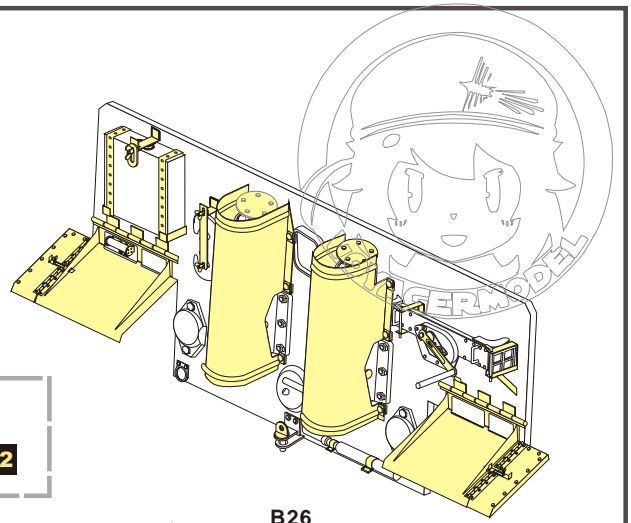

1/35 MILITARY MINIATURE VEHICLE UPGRADE SERIES VPE48082

VOYAGERMODEL 无微不至 极尽享受

Recommended item	
VPE48031	WWII German Panther D Tank Early version Basic
VPE48032	Modern Russian T-55 MBT Upgrade Set
VPE48033	WWII Russian JS-2 tank
VPE48034	WWII German Panther A Tank Basic
VPE48035	WWII German Tiger I Late Production
VPE48036	WWII German Sd.Kfz.161/3 37mm Flak Auf Fgst.Pz.Kpfw. IV(Sf) "MOBELWAGEN"
VPE48037	WWII German Sd.Kfz. 164 Nashorn Basic
VPE48038	WWII German Sd.Kfz. 164 Nashorn Armour Plate/Fenders
VPE48039	WWII German Tiger I Early Production
VPE48040	WWII German KING TIGER HENSCHEL Production Upgrade Set
VPE48041	WWII German KING TIGER Posche Production Upgrade Set
VPE48042	WWII German SturmTiger Upgrade Set
VPE48043	WWII German Tiger I Early Production Upgrade Set
VPE48044	WWII Tiger I INITIAL Version Africa Troop Upgrade Set
VPE48045	WWII German Pantherausf.G Upgrade Set

<http://www.voyagermodel.com/productdetails.asp?itemid=VPE48082>