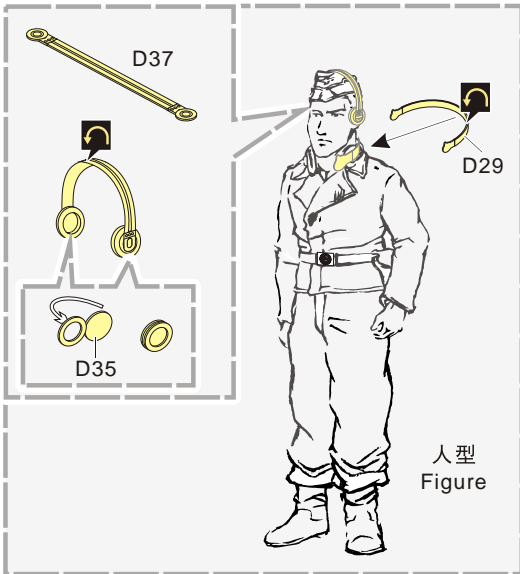

1/35 MILITARY MINIATURE VEHICLE UPGRADE SERIES VPE48082

VOYAGERMODEL 无微不至 极尽享受

Recommended item	
VPE48031	WWII German Panther D Tank Early version Basic
VPE48032	Modern Russian T-55 MBT Upgrade Set
VPE48033	WWII Russian JS-2 tank
VPE48034	WWII German Panther A Tank Basic
VPE48035	WWII German Tiger I Late Production
VPE48036	WWII German Sd.Kfz.161/3 37mm Flak Auf Fgst.Pz.Kpfw. IV(Sf) "MOBELWAGEN"
VPE48037	WWII German Sd.Kfz. 164 Nashorn Basic
VPE48038	WWII German Sd.Kfz. 164 Nashorn Armour Plate/Fenders
VPE48039	WWII German Tiger I Early Production
VPE48040	WWII German KING TIGER HENSCHEL Production Upgrade Set
VPE48041	WWII German KING TIGER Posche Production Upgrade Set
VPE48042	WWII German SturmTiger Upgrade Set
VPE48043	WWII German Tiger I Early Production Upgrade Set
VPE48044	WWII Tiger I INITIAL Version Africa Troop Upgrade Set
VPE48045	WWII German Pantherausf.G Upgrade Set

<http://www.voyagermodel.com/productdetails.asp?itemid=VPE48082>