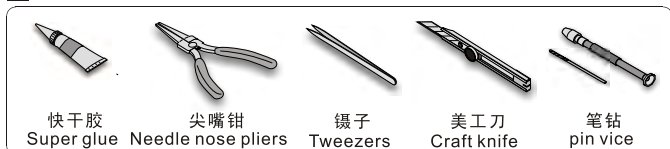

1/35 MILITARY MINIATURE VEHICLE UPGRADE SERIES VPE48082

WWII German Sturm Tiger Upgrade Set

二战德军突击虎自行臼炮改造件

[For AFV 48006]

推荐使用工具 RECOMMENDED TOOLS

↑ 安装
install

↩ 折叠
bend

A1
改造件零件编号
PE/resin part number

B12
原零件编号
kit part number

C22
被替换的原零件编号
replaced kit part number

↔ 另一侧相同制作
repeat on opposite side

✂ 切除
remove

🔪 打磨
grind off

📐 弧度卷曲
radial bending

🔲 x2
制作若干组
multiple assembly

↔ 选择安装
alternative

🔧 钻孔
drill

📌 用胶棒制作
make from plastic rod

⬇️
用尖端在凹槽处冲压
use penpoint to press on the dent

📄 蚀刻片零件内侧面向上
Put the part upside down

📌 用笔尖在凹槽处刮
Use penpoint to press on the dent

1/35 MILITARY MINIATURE VEHICLE UPGRADE SERIES VPE48082