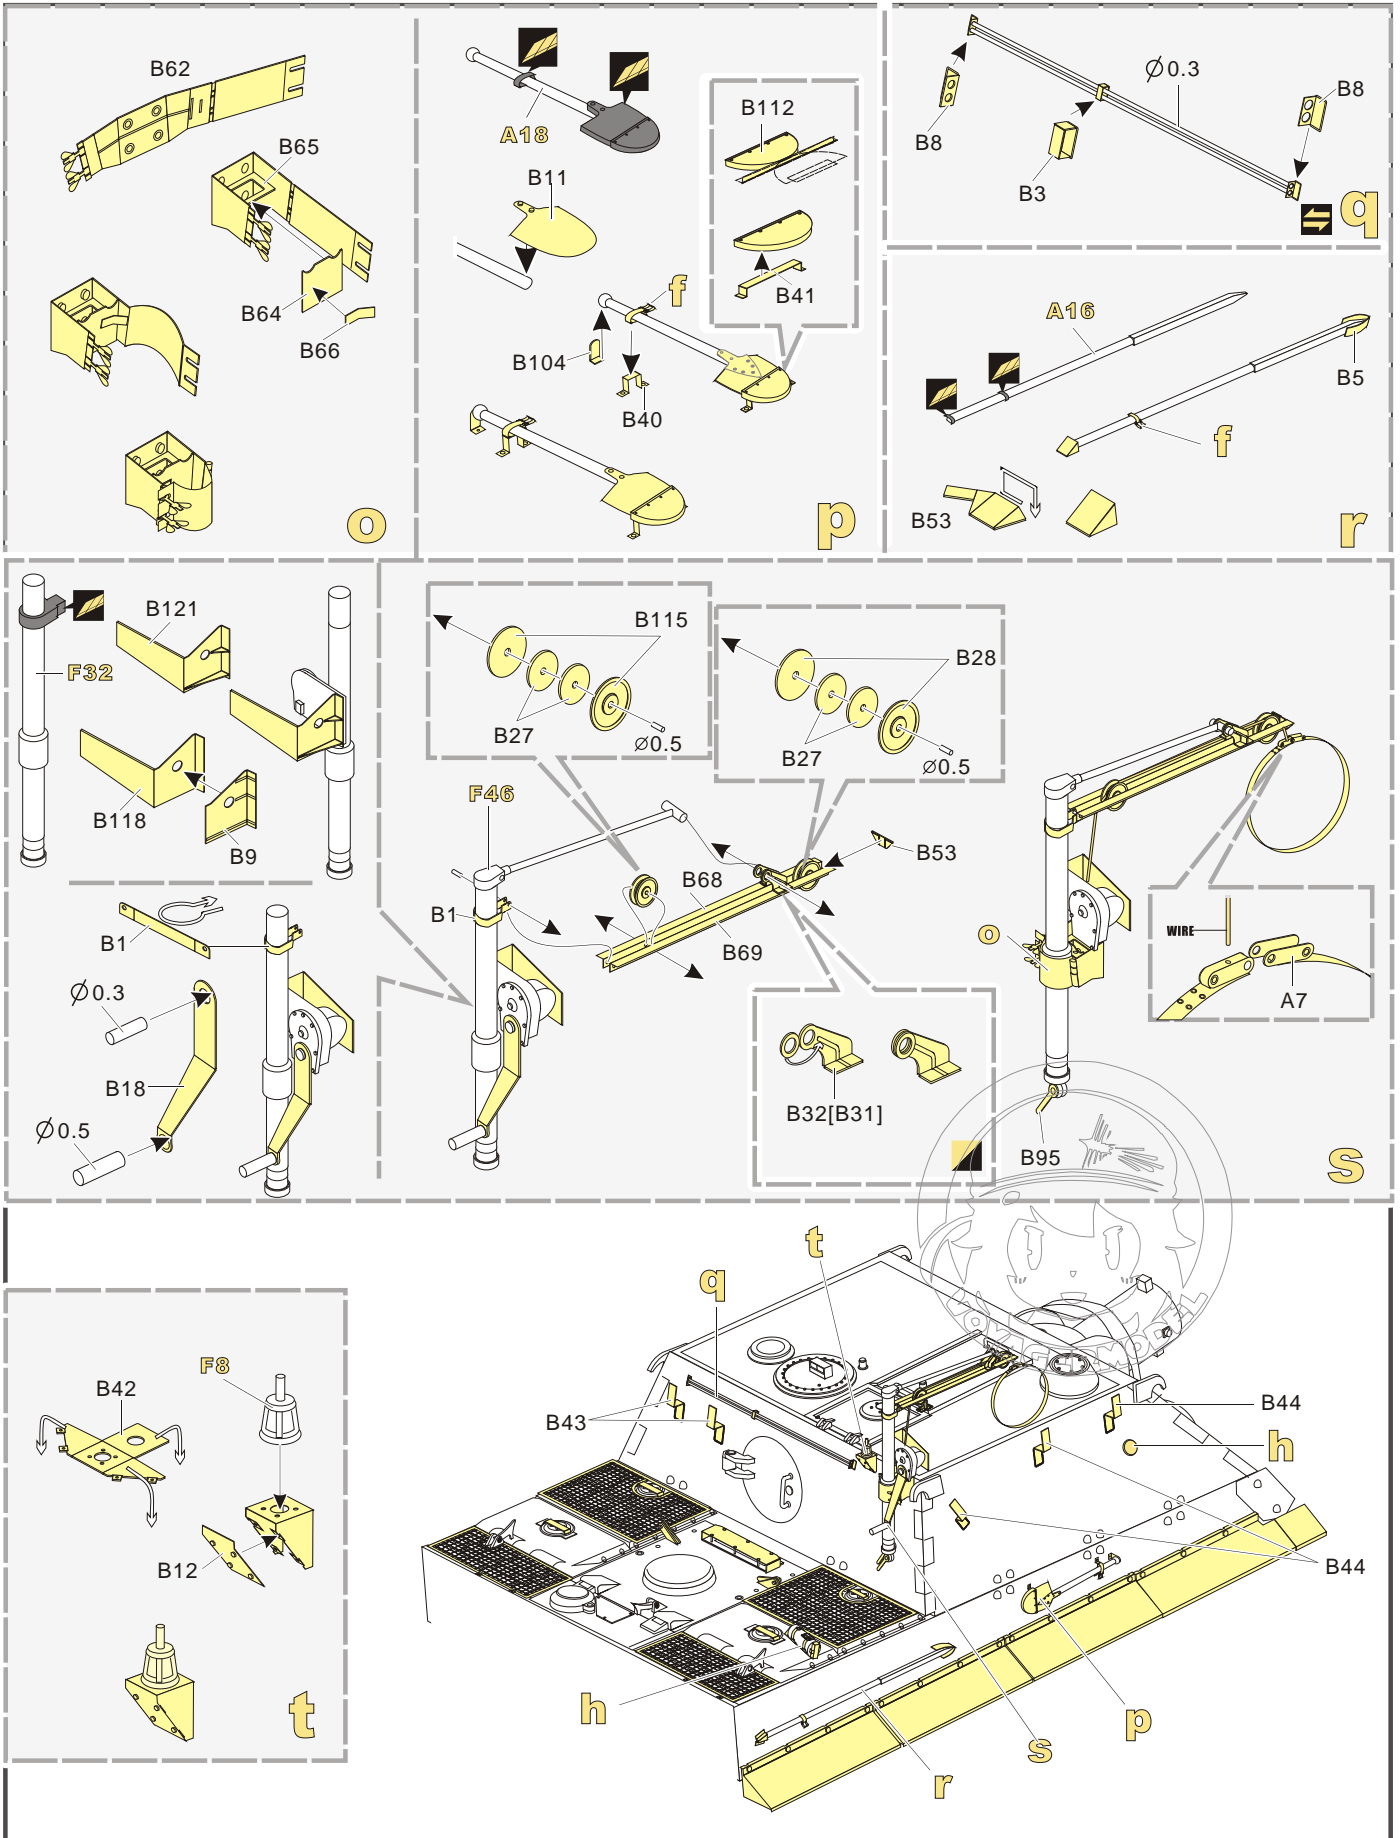

1/35 MILITARY MINIATURE VEHICLE UPGRADE SERIES VPE48082